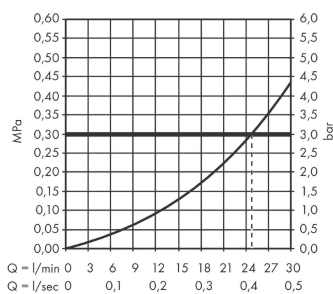

Flowchart

The consumption was measured in combination with the appropriate fittings (thermostat/mixer/in-wall valve) to reflect actual application in practice.