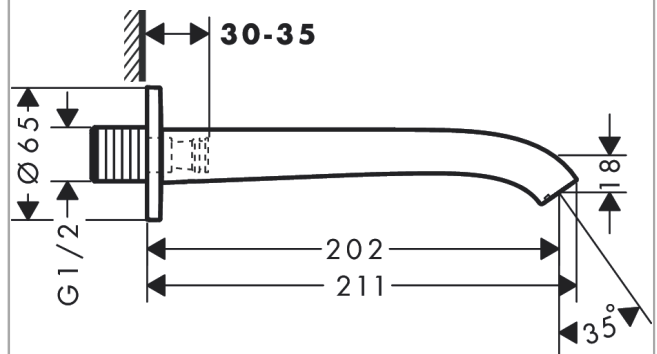

### Description

**product features**

- 1 function
- connection type: G 1/2
- with escutcheon
- projection: 202 mm
- wall-mounted
- maximum flow rate at 3 bar: 24,3 l/min
- spray type: WaterfallStream

### Scale drawing