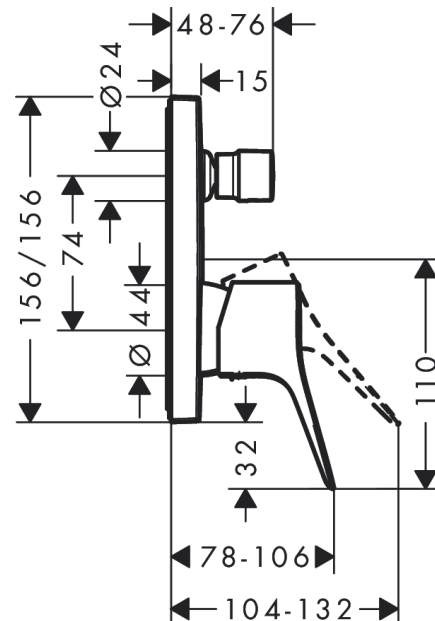

Vivenis

Single lever bath mixer for concealed installation for iBox universal

Finish: **Chrome/Matt White/Matt Black**

Description

product features

- 2 functions
- flow rate upper outlet: 21 l/min
- flow rate lower outlet: 29 l/min
- maximum flow rate at 3 bar: 29 l/min
- ceramic cartridge
- temperature limitation adjustable
- diverter with automatic resetting
- with silencer
- connection type: basic set
- wall-mounted
- min. operating pressure: 1 bar
- max. operating pressure: 10 bar

Design awards

reddot winner 2021

GERMAN DESIGN AWARD WINNER 2022

Product image

Scale drawing

Flowchart