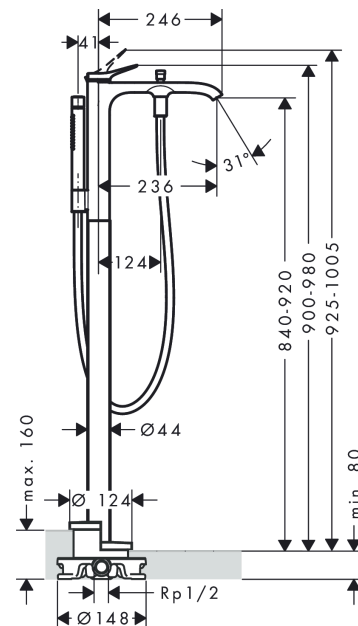

Vivenis

Single lever bath mixer floor-standing
 Finish: **Chrome/Matt Black/Matt White**

Description

product features

- consists of: single lever bath mixer floor standing, baton hand shower, shower hose, shower holder
- 2 functions
- projection: 236 mm
- spray type mixer: WaterfallStream
- spray type hand shower: Rain, Mono
- maximum flow rate at 3 bar: 21,3 l/min
- flow rate for bath spout at 3 bar: 21,3 l/min
- flow rate of hand shower at 3 bar: 13,4 l/min
- ceramic cartridge
- temperature limitation adjustable
- diverter with automatic resetting
- non-return valve
- connection dimension: DN15
- connection type: basic set
- deck mounted
- min. operating pressure: 1 bar
- max. operating pressure: 10 bar

Technology

Design awards

reddot winner 2021

GERMAN
DESIGN
AWARD
WINNER
2022

Product image

Scale drawing

Flowchart