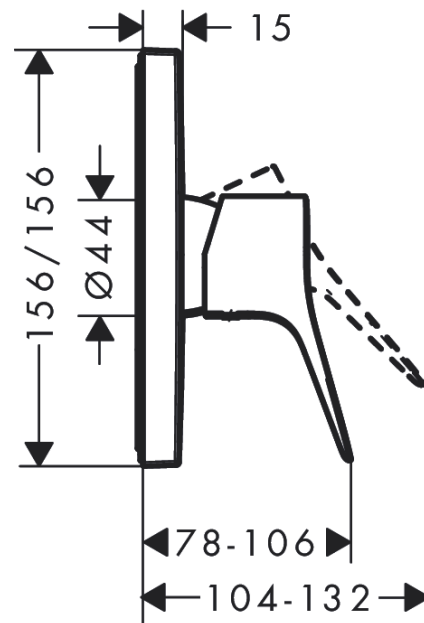

**Vivenis**

**Single lever shower mixer for concealed installation for iBox universal**

Finish: **Chrome/Matt Black/Matt White**

**Description**

**product features**

- 1 function
- maximum flow rate at 3 bar: 29,3 l/min
- ceramic cartridge
- temperature limitation adjustable
- with silencer
- min. operating pressure: 1 bar
- max. operating pressure: 10 bar
- connection type: basic set

**Design awards**

reddot winner 2021

GERMAN DESIGN AWARD WINNER 2022

**Product image**

**Scale drawing**

**Flowchart**