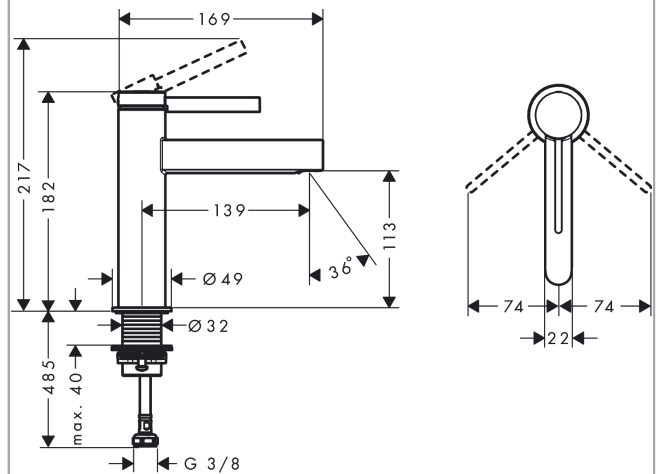

Finoris Single lever basin mixer 110 with push-open waste set Finish: Chrome/Matt Black/Matt White

Description

product features

- consists of: single lever basin mixer, waste set
- ComfortZone 110
- projection: 139 mm
- spout height: 113 mm
- handle variant: lever handle
- spray type: laminar spray
- maximum flow rate at 3 bar: 5 l/min
- ceramic cartridge
- temperature limitation adjustable
- suitable for continuous flow water heaters
- push-open waste set G 1¼
- material waste set: metal
- connection type: G ¾ connections
- connection dimension: DN15
- EU taxonomy: max. 6 l/min - Substantial Contribution (SC)

Technology

Design awards

reddot winner 2021

Product image

Scale drawing

Flowchart