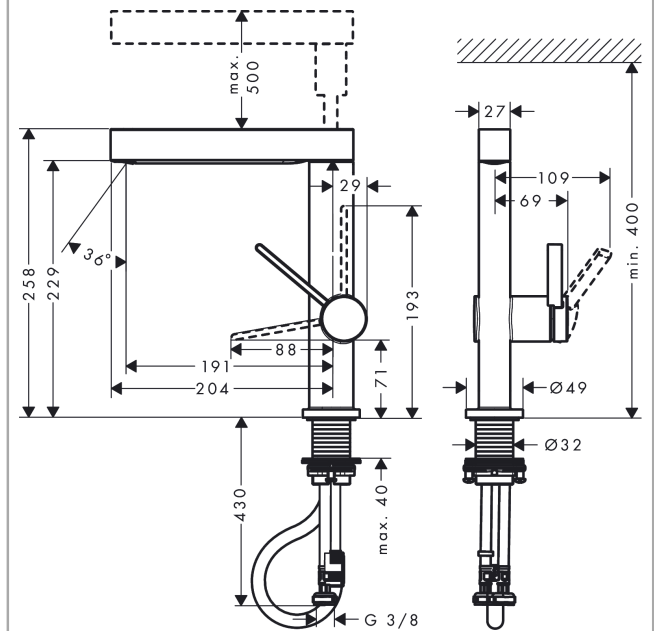

Finoris

Single lever basin mixer 230 with pull-out spray, 2jet and push-open waste set
Finish: Chrome/Matt Black/Matt White

Description

product features

- consists of: single lever basin mixer, waste set
- ComfortZone 230
- projection: 191 mm
- spout height: 229 mm
- handle variant: lever handle
- spray type: laminar spray, PowderRain
- spray returns through pressing spray diverter and spray returns automatically through handle closing
- extension length: 50 cm
- spray disc surface: graphite
- maximum flow rate at 3 bar: 5 l/min
- ceramic cartridge
- temperature limitation adjustable
- push-open waste set G 1¼
- material waste set: metal
- connection type: G ¾ connections
- connection dimension: DN15
- non-return valve

Technology

Design awards

reddot winner 2021

Product image

Scale drawing

Flowchart