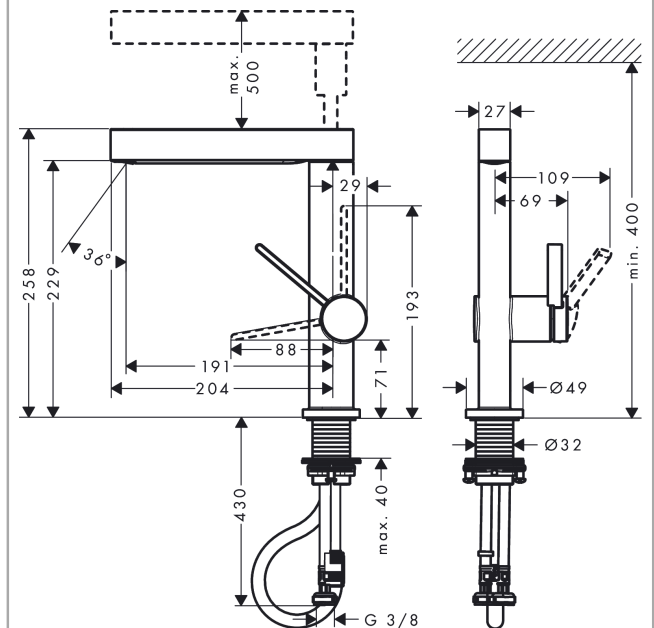

Finoris

Single lever basin mixer 230 with pull-out spray, 2jet and push-open waste set
Finish: Chrome/Matt Black/Matt White

Description

product features

- consists of: single lever basin mixer, waste set
- ComfortZone 230
- projection: 191 mm
- spout height: 229 mm
- handle variant: lever handle
- spray type: laminar spray, PowderRain
- spray returns through pressing spray diverter and spray returns automatically through handle closing
- extension length: 50 cm
- spray disc surface: graphite
- maximum flow rate at 3 bar: 5 l/min
- ceramic cartridge
- temperature limitation adjustable
- push-open waste set G 1¼
- material waste set: metal
- connection type: G ¾ connections
- connection dimension: DN15
- non-return valve

Technology

Design awards

reddot winner 2021

Product image

Scale drawing

Flowchart