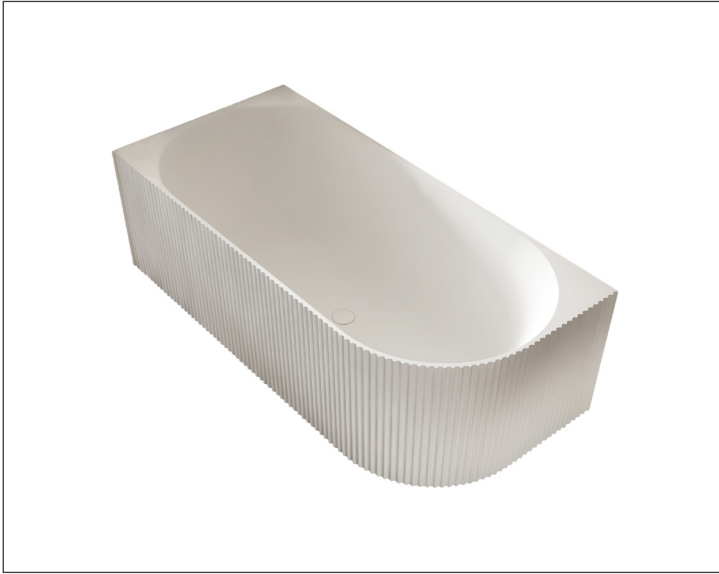

## Willow Fluted 1500 Left Corner Back-to-Wall Bath

### Features

- Left Corner Back-to-Wall Bath
- Dimensions: H750 x W1500 x L580
- Material: Acrylic
- Colours: Gloss White & Matte White