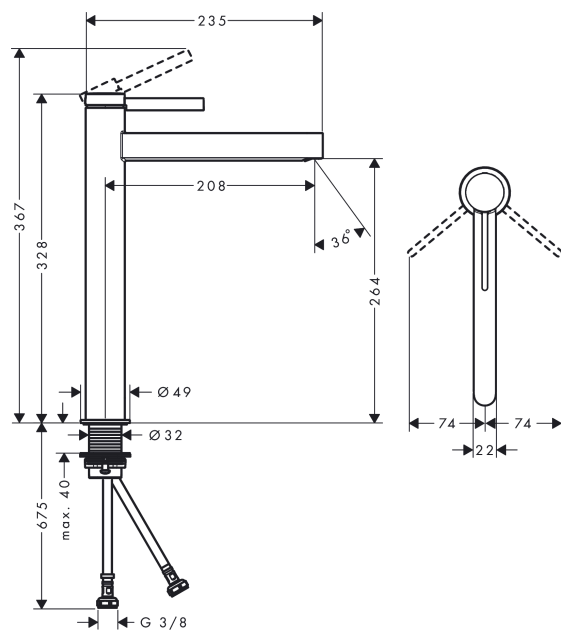

##### product features

- consists of: single lever basin mixer, waste set
- ComfortZone 260
- projection: 208 mm
- spout height: 264 mm
- handle variant: lever handle
- spray type: laminar spray
- maximum flow rate at 3 bar: 5 l/min
- ceramic cartridge
- temperature limitation adjustable
- suitable for continuous flow water heaters
- push-open waste set G 1¼
- material waste set: metal
- connection type: G ¾ connections
- connection dimension: DN15
- EU taxonomy: max. 6 l/min - Substantial Contribution (SC)

#### Product image

#### Scale drawing