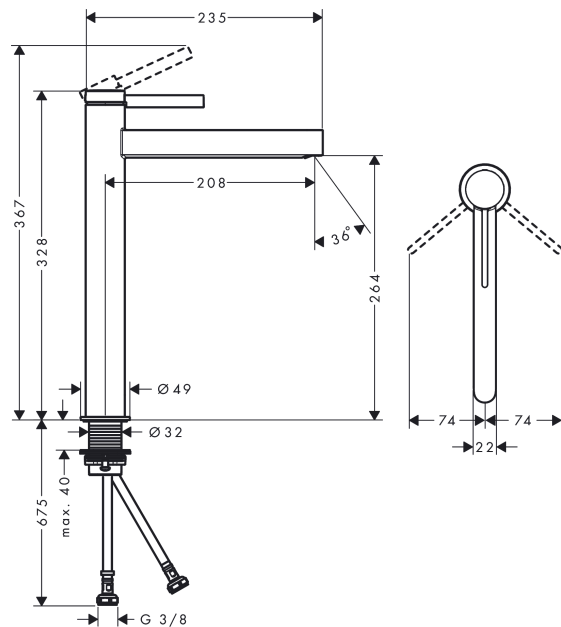

##### product features

- consists of: single lever basin mixer, waste set
- ComfortZone 260
- projection: 208 mm
- spout height: 264 mm
- handle variant: lever handle
- spray type: laminar spray
- maximum flow rate at 3 bar: 5 l/min
- ceramic cartridge
- temperature limitation adjustable
- suitable for continuous flow water heaters
- push-open waste set G 1¼
- material waste set: metal
- connection type: G ¾ connections
- connection dimension: DN15
- EU taxonomy: max. 6 l/min - Substantial Contribution (SC)

#### Product image

#### Scale drawing