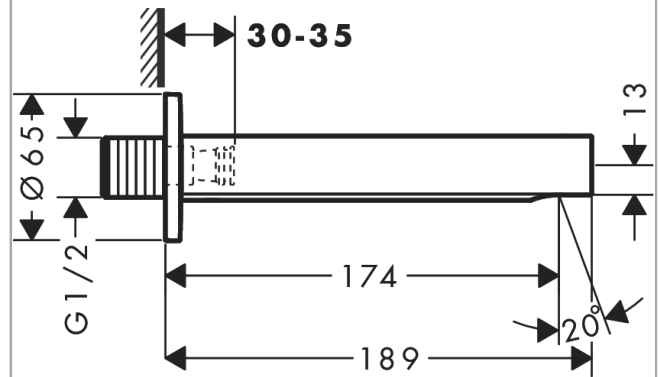

### Description

**product features**

- 1 function
- connection type: G 1/2
- with escutcheon
- projection: 174 mm
- wall-mounted
- maximum flow rate at 3 bar: 20,3 l/min
- spray type: normal spray

### Scale drawing