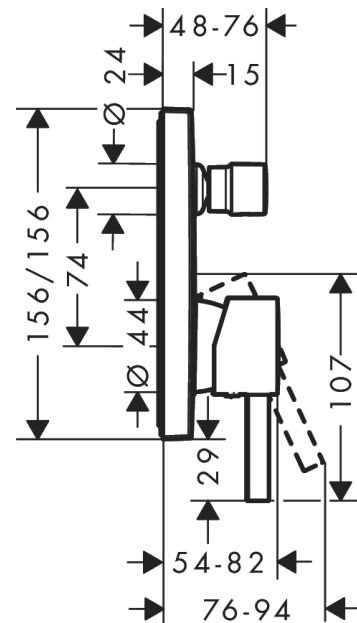

Finoris

Single lever bath mixer for concealed installation for iBox universal

Finish: **Chrome/Matt Black/Matt White**

Description

product features

- 2 functions
- flow rate upper outlet: 21 l/min
- flow rate lower outlet: 29 l/min
- maximum flow rate at 3 bar: 29 l/min
- ceramic cartridge
- temperature limitation adjustable
- diverter with automatic resetting
- with silencer
- suitable for continuous flow water heaters
- connection type: basic set
- wall-mounted
- min. operating pressure: 1 bar
- max. operating pressure: 10 bar

Design awards

reddot winner 2021

Product image

Scale drawing

Flowchart

- ① Shower outlet
- ② Tub outlet