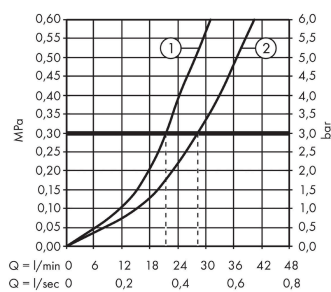

Finoris

Single lever bath mixer for concealed installation for iBox universal

Finish: **Chrome/Matt Black/Matt White**

Description

product features

- 2 functions
- flow rate upper outlet: 21 l/min
- flow rate lower outlet: 29 l/min
- maximum flow rate at 3 bar: 29 l/min
- ceramic cartridge
- temperature limitation adjustable
- diverter with automatic resetting
- with silencer
- suitable for continuous flow water heaters
- connection type: basic set
- wall-mounted
- min. operating pressure: 1 bar
- max. operating pressure: 10 bar

Design awards

reddot winner 2021

Product image

Scale drawing

Flowchart

- ① Shower outlet
- ② Tub outlet