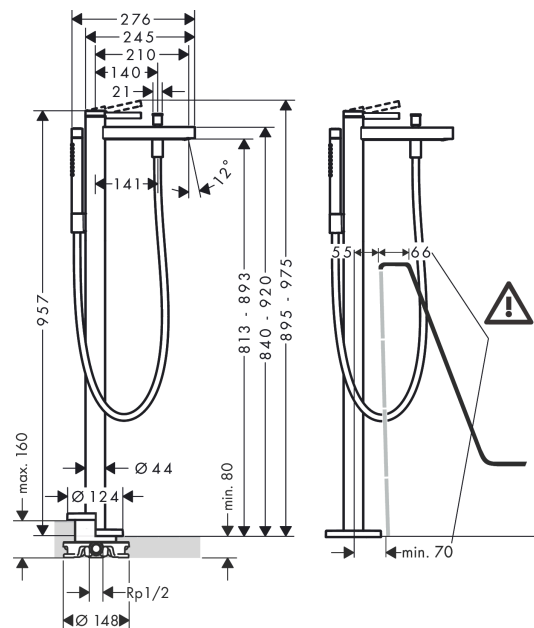

Finoris Single lever bath mixer floor-standing Finish: Chrome/Matt Black/Matt White

Description

product features

- consists of: single lever bath mixer floor standing, baton hand shower, shower hose, shower holder
- 2 functions
- projection: 210 mm
- spray type mixer: normal spray
- spray type hand shower: Rain, Mono
- maximum flow rate at 3 bar: 20,6 l/min
- flow rate for bath spout at 3 bar: 20,6 l/min
- flow rate of hand shower at 3 bar: 13,6 l/min
- ceramic cartridge
- diverter with automatic resetting
- non-return valve
- connection dimension: DN15
- connection type: basic set
- deck mounted
- min. operating pressure: 1 bar
- max. operating pressure: 10 bar

Technology

Design awards

reddot winner 2021

Product image

Scale drawing

Flowchart