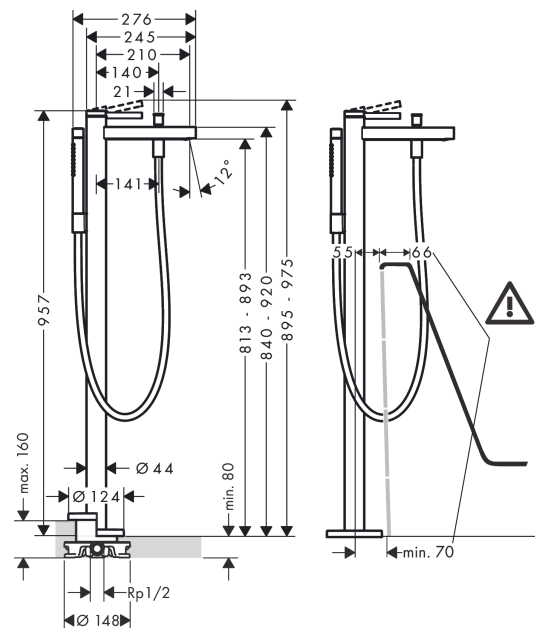

#### product features

- consists of: single lever bath mixer floor standing, baton hand shower, shower hose, shower holder
- 2 functions
- projection: 210 mm
- spray type mixer: normal spray
- spray type hand shower: Rain, Mono
- maximum flow rate at 3 bar: 20,6 l/min
- flow rate for bath spout at 3 bar: 20,6 l/min
- flow rate of hand shower at 3 bar: 13,6 l/min
- ceramic cartridge
- diverter with automatic resetting
- non-return valve
- connection dimension: DN15
- connection type: basic set
- deck mounted
- min. operating pressure: 1 bar
- max. operating pressure: 10 bar

### Product image

### Scale drawing