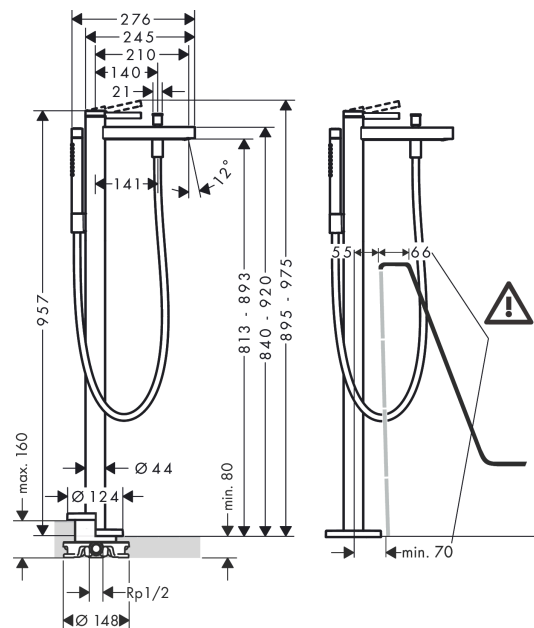

#### product features

- consists of: single lever bath mixer floor standing, baton hand shower, shower hose, shower holder
- 2 functions
- projection: 210 mm
- spray type mixer: normal spray
- spray type hand shower: Rain, Mono
- maximum flow rate at 3 bar: 20,6 l/min
- flow rate for bath spout at 3 bar: 20,6 l/min
- flow rate of hand shower at 3 bar: 13,6 l/min
- ceramic cartridge
- diverter with automatic resetting
- non-return valve
- connection dimension: DN15
- connection type: basic set
- deck mounted
- min. operating pressure: 1 bar
- max. operating pressure: 10 bar

### Product image

### Scale drawing