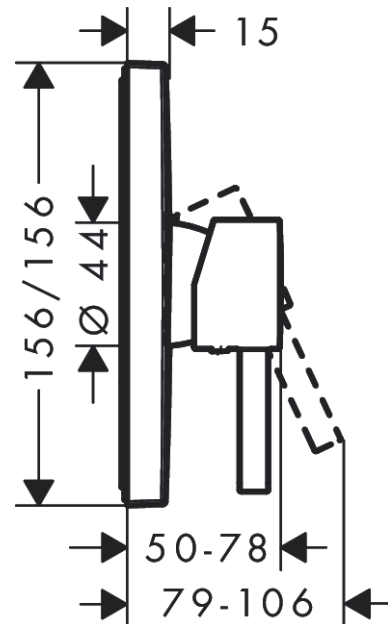

Finoris

Single lever shower mixer for concealed installation for iBox universal

Finish: **Chrome/Matt Black/Matt White**

Description

product features

- 1 function
- maximum flow rate at 3 bar: 29,3 l/min
- ceramic cartridge
- temperature limitation adjustable
- with silencer
- suitable for continuous flow water heaters
- min. operating pressure: 1 bar
- max. operating pressure: 10 bar
- connection type: basic set

Design awards

reddot winner 2021

Product image

Scale drawing

Flowchart