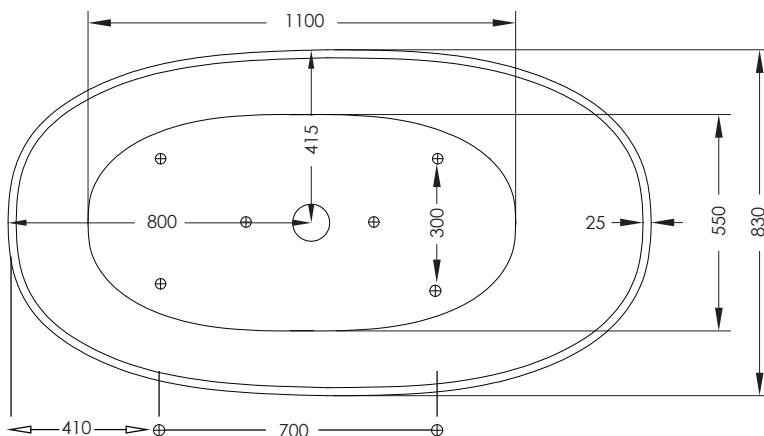

SPECIFICATION SHEET

Lexington 1700 Freestanding Bath

Product: Lexington 1700 Freestanding Bath
Size: L1700 X W830 X D570
Capacity: 349 Litres
Requires: 40mm Waste (not included)
Code: 7840