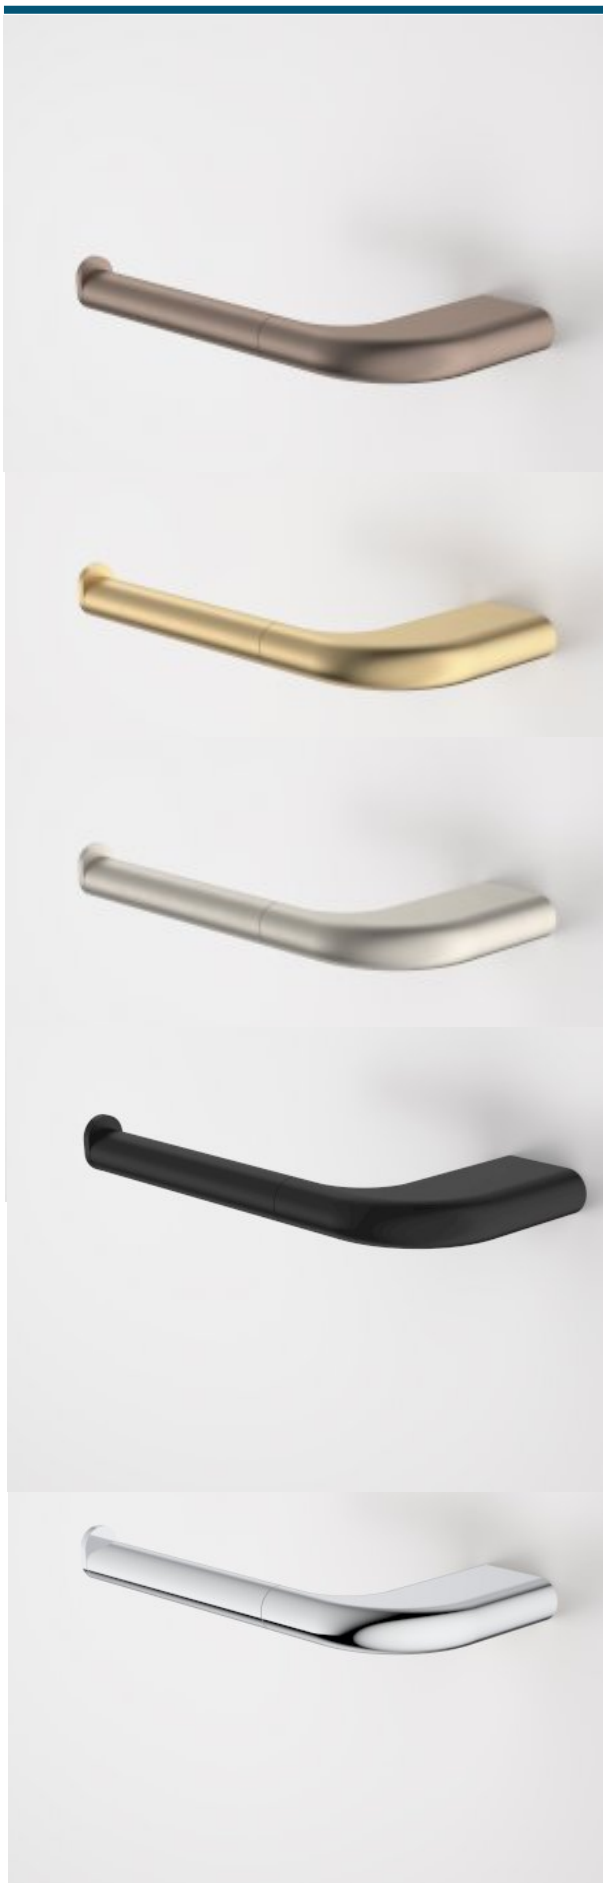

# CAROMA

## CONTURA II TOILET ROLL HOLDER

Embrace natural luxury with the Caroma Contura Collection - sculptural design with an organic simplicity to create a sense of subtle indulgence for your bathroom

- PVD Finishes available for striking design & durability
- Available in Chrome, Matte Black, PVD Brushed Nickel, PVD Brushed Brass, PVD Brushed Bronze
- High quality metal construction ensures durability
- An adjustable end cap allows the toilet roll holder to be installed in both left and right orientations
- Dual fixings for added strength
- Australian designed and engineered - Modern organic design matches with Contura Bathroom Collection to complete the look

### PRODUCT CODES

- 849031 Contura II Toilet Roll Holder
- 849031B Contura II Toilet Roll Holder - Matte Black
- 849031BB Contura II Toilet Roll Holder - Brushed Brass
- 849031BBZ Contura II Toilet Roll Holder - Brushed Bronze
- 849031BN Contura II Toilet Roll Holder - Brushed Nickel
- 849031C Contura II Toilet Roll Holder - Chrome