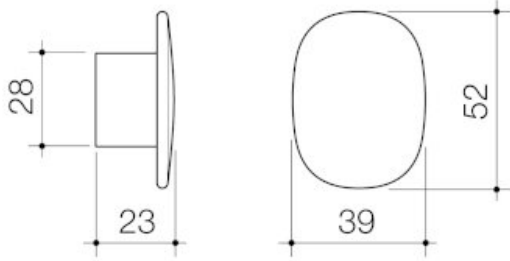

## Attributes

Item colour	Brushed Brass
Depth	70 mm
Length	50 mm
Net Weight	0.13 kg

## Attributes

Item colour	Brushed Bronze
Depth	70 mm
Length	50 mm
Net Weight	0.13 kg

## Attributes

<b>Item colour</b>	Brushed Nickel
<b>Depth</b>	70 mm
<b>Length</b>	50 mm
<b>Net Weight</b>	0.13 kg

## Attributes

Item colour	Chrome
Depth	70 mm
Length	50 mm
Net Weight	0.13 kg