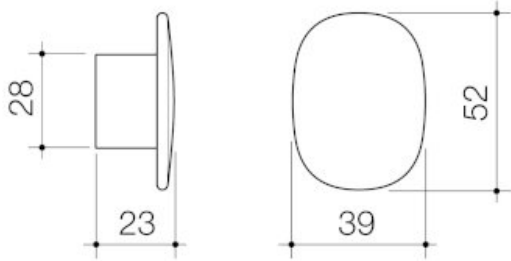

## Attributes

Item colour	Brushed Brass
Depth	70 mm
Length	50 mm
Net Weight	0.13 kg

## Attributes

Item colour	Brushed Bronze
Depth	70 mm
Length	50 mm
Net Weight	0.13 kg

## Attributes

<b>Item colour</b>	Brushed Nickel
<b>Depth</b>	70 mm
<b>Length</b>	50 mm
<b>Net Weight</b>	0.13 kg

## Attributes

Item colour	Chrome
Depth	70 mm
Length	50 mm
Net Weight	0.13 kg