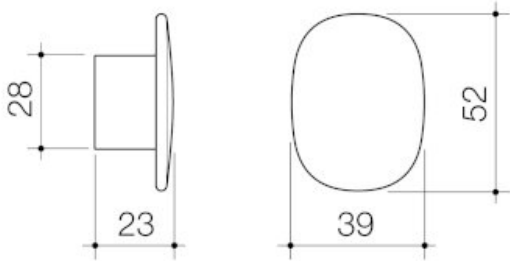

## Attributes

Item colour	Brushed Brass
Depth	70 mm
Length	50 mm
Net Weight	0.13 kg

## Attributes

Item colour	Brushed Bronze
Depth	70 mm
Length	50 mm
Net Weight	0.13 kg

## Attributes

<b>Item colour</b>	Brushed Nickel
<b>Depth</b>	70 mm
<b>Length</b>	50 mm
<b>Net Weight</b>	0.13 kg

## Attributes

Item colour	Chrome
Depth	70 mm
Length	50 mm
Net Weight	0.13 kg