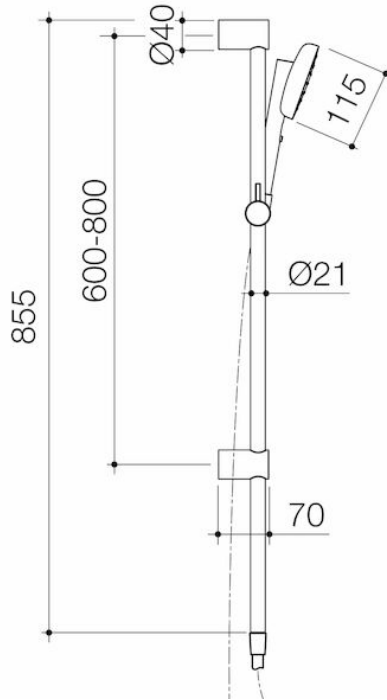

Contura II Rail Shower - Black

Code: 849081B4A

Attributes

Litres per minute	7.50 ltr
Rail cutdown	No
Temperature adjustable	No
Flow adjustable	No
Is retrofit	No
Depth	40 mm
Length	70 mm
Net Weight	0.69 kg

Contura II Rail Shower - Brushed Brass

Code: 849081BB4A

Attributes

Litres per minute	7.50 ltr
Rail cutdown	No
Temperature adjustable	No
Flow adjustable	No
Is retrofit	No
Depth	40 mm
Length	70 mm
Net Weight	0.69 kg

Contura II Rail Shower - Brushed Nickel

Code: 849081BN4A

Attributes

Litres per minute	7.50 ltr
Rail cutdown	No
Temperature adjustable	No
Flow adjustable	No
Is retrofit	No
Depth	40 mm
Length	70 mm
Net Weight	0.69 kg

Contura II Rail Shower - Chrome

Code: 849081C4A

Attributes

Litres per minute	7.50 ltr
Rail cutdown	No
Temperature adjustable	No
Flow adjustable	No
Is retrofit	No
Depth	40 mm
Length	70 mm
Net Weight	0.69 kg