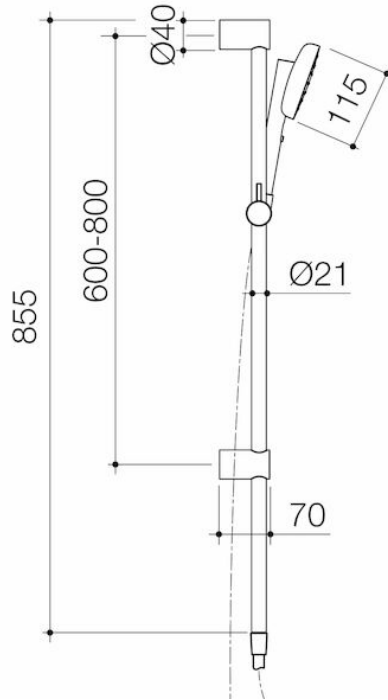

Contura II Rail Shower - Black

Code: 849081B4A

Attributes

Litres per minute	7.50 ltr
Rail cutdown	No
Temperature adjustable	No
Flow adjustable	No
Is retrofit	No
Depth	40 mm
Length	70 mm
Net Weight	0.69 kg

Contura II Rail Shower - Brushed Brass

Code: 849081BB4A

Attributes

Litres per minute	7.50 ltr
Rail cutdown	No
Temperature adjustable	No
Flow adjustable	No
Is retrofit	No
Depth	40 mm
Length	70 mm
Net Weight	0.69 kg

Contura II Rail Shower - Brushed Nickel

Code: 849081BN4A

Attributes

Litres per minute	7.50 ltr
Rail cutdown	No
Temperature adjustable	No
Flow adjustable	No
Is retrofit	No
Depth	40 mm
Length	70 mm
Net Weight	0.69 kg

Contura II Rail Shower - Chrome

Code: 849081C4A

Attributes

Litres per minute	7.50 ltr
Rail cutdown	No
Temperature adjustable	No
Flow adjustable	No
Is retrofit	No
Depth	40 mm
Length	70 mm
Net Weight	0.69 kg