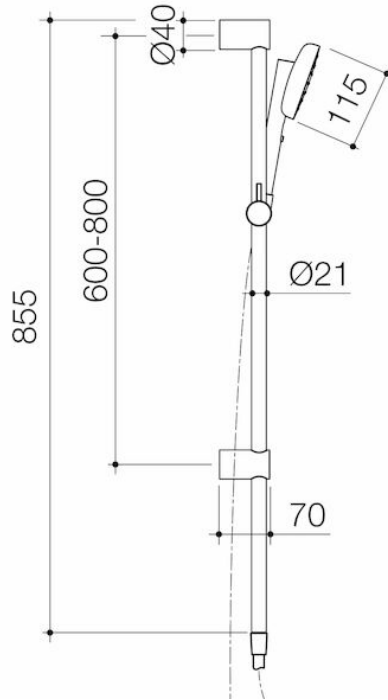

Contura II Rail Shower - Black

Code: 849081B4A

Attributes

Litres per minute	7.50 ltr
Rail cutdown	No
Temperature adjustable	No
Flow adjustable	No
Is retrofit	No
Depth	40 mm
Length	70 mm
Net Weight	0.69 kg

Contura II Rail Shower - Brushed Brass

Code: 849081BB4A

Attributes

Litres per minute	7.50 ltr
Rail cutdown	No
Temperature adjustable	No
Flow adjustable	No
Is retrofit	No
Depth	40 mm
Length	70 mm
Net Weight	0.69 kg

Contura II Rail Shower - Brushed Bronze

Code: 849081BBZ4A

Attributes

Rail cutdown	No
Temperature adjustable	No
Flow adjustable	No
Is retrofit	No
Depth	40 mm
Length	70 mm
Net Weight	0.69 kg

Features & Benefits

Contura II Rail Shower - Brushed Nickel

Code: 849081BN4A

Attributes

Litres per minute	7.50 ltr
Rail cutdown	No
Temperature adjustable	No
Flow adjustable	No
Is retrofit	No
Depth	40 mm
Length	70 mm
Net Weight	0.69 kg