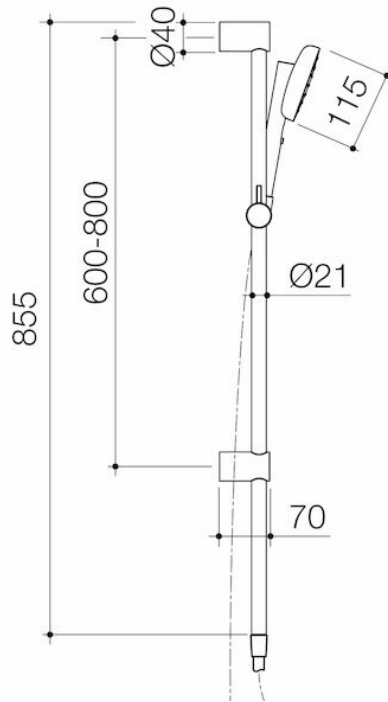

Contura II Rail Shower - Brushed Brass

Code: 849081BB4A

Attributes

Litres per minute	7.50 ltr
Rail cutdown	No
Temperature adjustable	No
Flow adjustable	No
Is retrofit	No
Depth	40 mm
Length	70 mm
Net Weight	0.69 kg

Contura II Rail Shower - Brushed Bronze

Code: 849081BBZ4A

Attributes

Rail cutdown	No
Temperature adjustable	No
Flow adjustable	No
Is retrofit	No
Depth	40 mm
Length	70 mm
Net Weight	0.69 kg

Features & Benefits

Contura II Rail Shower - Brushed Nickel

Code: 849081BN4A

Attributes

Litres per minute	7.50 ltr
Rail cutdown	No
Temperature adjustable	No
Flow adjustable	No
Is retrofit	No
Depth	40 mm
Length	70 mm
Net Weight	0.69 kg

Contura II Rail Shower - Chrome

Code: 849081C4A

Attributes

Litres per minute	7.50 ltr
Rail cutdown	No
Temperature adjustable	No
Flow adjustable	No
Is retrofit	No
Depth	40 mm
Length	70 mm
Net Weight	0.69 kg