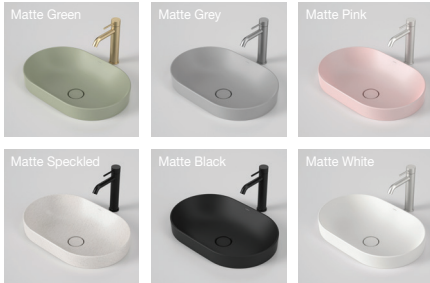

The Liano II Basin range is a collection of fashionable basins that allow you to select a style and colour finish to suit your own personal taste, but also delivers to your functional needs. Available in popular round and pill shapes with contemporary thin rim design and in a range of matte colour finishes, the Liano II basin range is the collection you need to make a statement in your bathroom. Optional pop-up plug & wastes and new dress rings are available in Chrome, Matte Black, PVD Brushed Nickel, PVD Brushed Brass and PVD Gunmetal to match with Liano II tapware. The basin is suitable for general purpose, domestic and commercial applications.

Tap Holes: Basin available in: No tapholes Code No.852700.

Waste Outlet: The basin has been designed and supplied with an integrated waste with a ceramic pop up waste cap matched to the basin colour. Optional wastes are available with ceramic waste caps in 6 finishes, Gloss White (W)*, Matte Green (MG), Matte Grey (MGR), Matte Pink (MP), Matte Speckled (MS), Matte Black (MB) and Matte White (MW). Code No.687350. *Gloss White (W) option Code No.687330AW.

Dress Ring: To colour match to tapware and bottle trap, optional dress rings are available in 5 finishes, Brushed Brass (BB), Brushed Nickel (BN), Chrome (C), Gunmetal Grey (GM) and Matte Black (MB). Code No.687033.

Other Basin Colour Options:

Optional Dress Ring Colour Options: