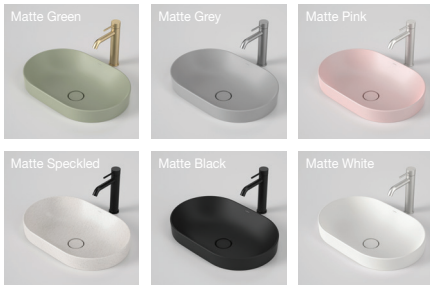

The Liano II Basin range is a collection of fashionable basins that allow you to select a style and colour finish to suit your own personal taste, but also delivers to your functional needs. Available in popular round and pill shapes with contemporary thin rim design and in a range of matte colour finishes, the Liano II basin range is the collection you need to make a statement in your bathroom. Optional pop-up plug & wastes and new dress rings are available in Chrome, Matte Black, PVD Brushed Nickel, PVD Brushed Brass and PVD Gunmetal to match with Liano II tapware. The basin is suitable for general purpose, domestic and commercial applications.

Tap Holes: Basin available in: No tapholes Code No.852700.

Waste Outlet: The basin has been designed and supplied with an integrated waste with a ceramic pop up waste cap matched to the basin colour. Optional wastes are available with ceramic waste caps in 6 finishes, Gloss White (W)*, Matte Green (MG), Matte Grey (MGR), Matte Pink (MP), Matte Speckled (MS), Matte Black (MB) and Matte White (MW). Code No.687350. *Gloss White (W) option Code No.687330AW.

Dress Ring: To colour match to tapware and bottle trap, optional dress rings are available in 5 finishes, Brushed Brass (BB), Brushed Nickel (BN), Chrome (C), Gunmetal Grey (GM) and Matte Black (MB). Code No.687033.

Other Basin Colour Options:

Optional Dress Ring Colour Options: