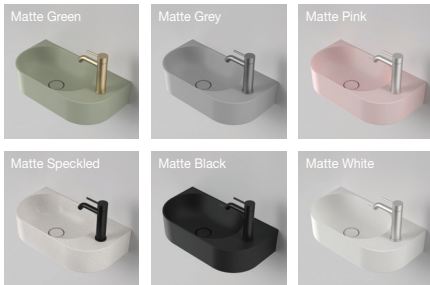

Other Basin Colour Options: