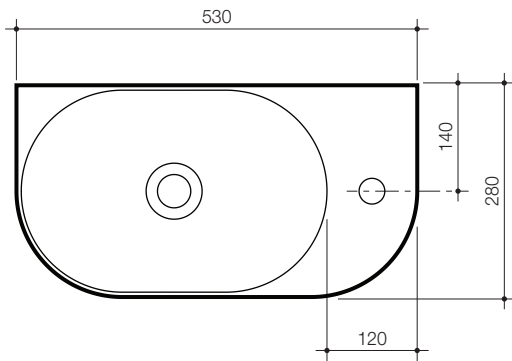

Other Basin Colour Options: