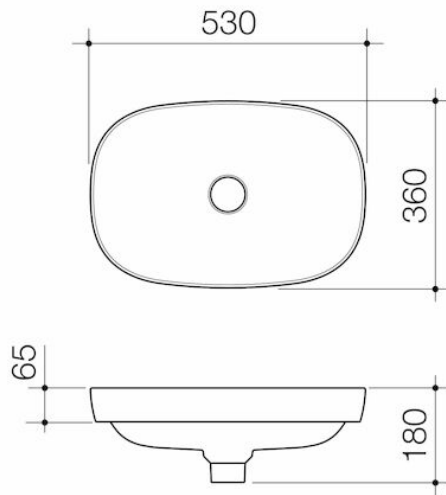

## Attributes

Overflow	No
Capacity to overflow	No
Capacity size	10.20 ltr
Shroud available	No
Pedestal available	No

# Contura II 530mm Inset Basin - White

Code: 853300W