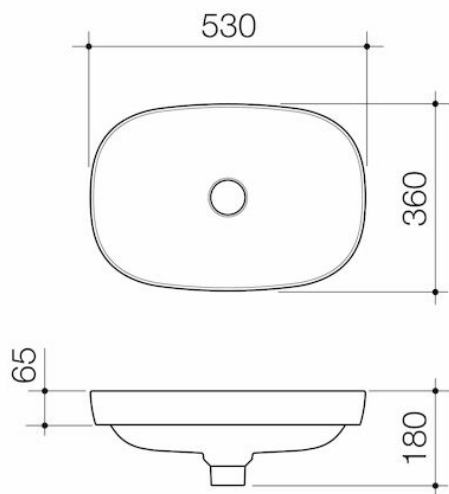

## Attributes

Overflow	No
Capacity to overflow	No
Capacity size	10.20 ltr
Shroud available	No
Pedestal available	No

# Contura II 530mm Inset Basin - Matte White

Code: 853300MW