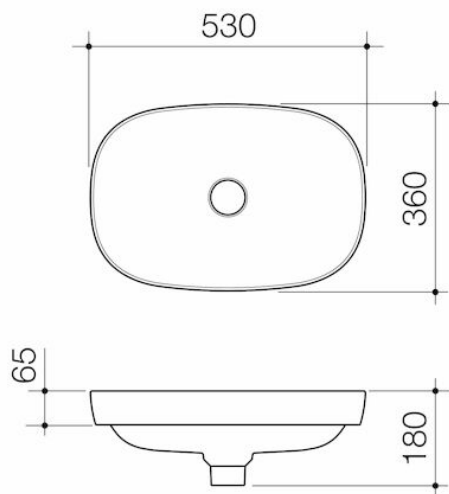

# Contura II 530mm Inset Basin - Matte Clay

Code: 853300CL

## Attributes

Overflow	No
Capacity to overflow	No
Capacity size	10.20 ltr
Shroud available	No
Pedestal available	No