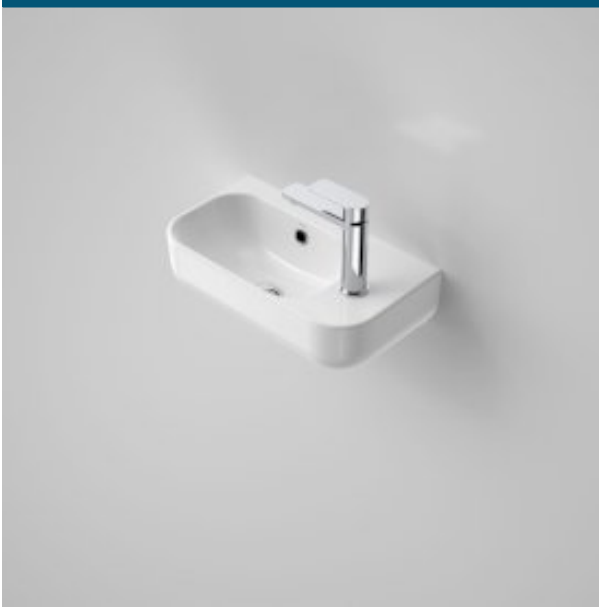

CAROMA

LUNA HAND WALL BASIN

CAROMA

The Luna collection offers timeless and enduring bathroom essentials that are well-designed with Australian ingenuity to suit your lifestyle. The extensive product range features soft curves and sleek, modern designs in on-trend colours to create an everyday luxury bathroom experience.

- Wall basins create the illusion of more space in your bathroom
- 3 litre bowl capacity to overflow
- Includes flush-fitting white plug and waste
- Optional Eco bottle trap available in black, white and chrome

PRODUCT CODES

873715W Luna Hand Wall Basin 1TH