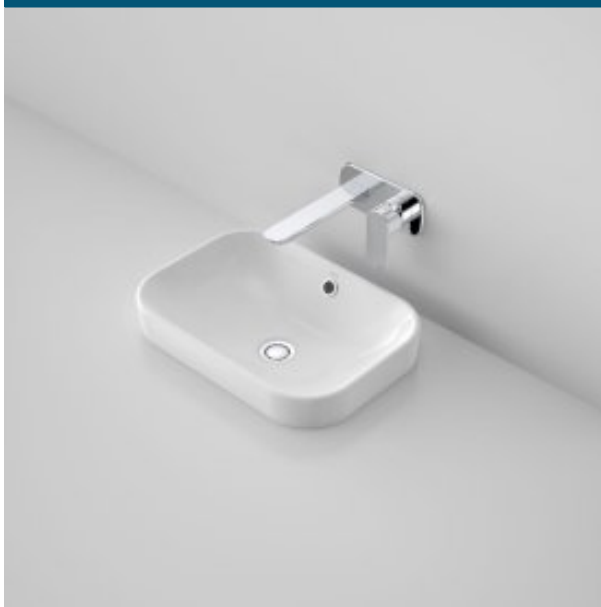

CAROMA

LUNA INSET BASIN (WITHOUT TAP LANDING)

CAROMA

The Luna collection offers timeless and enduring bathroom essentials that are well-designed with Australian ingenuity to suit your lifestyle. The extensive product range features soft curves and sleek, modern designs in on-trend colours to create an everyday luxury bathroom experience.

- Integrates seamlessly with cabinetry
- 2.5 litre bowl capacity
- White plug & chrome flush fitting waste included
- Complete the look with Luna tapware, baths and toilet suites

PRODUCT CODES

899105W Luna Inset Basin (without tap landing)