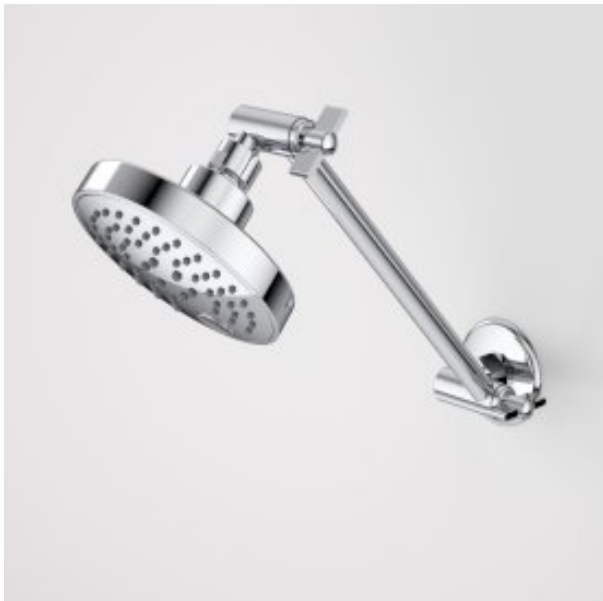

CAROMA

LUNA ADJUSTABLE SHOWER AND ARM

CAROMA

The Luna collection offers timeless and enduring bathroom essentials that are well-designed with Australian ingenuity to suit your lifestyle. The extensive product range features soft curves and sleek, modern designs in on-trend colours to create an everyday luxury bathroom experience.

- Premium quality flow regulators to ensure the shower delivers a consistent flow of water under a range of water pressures
- Water flow efficiency without compromising on performance
- Caroma showers are 100% leak tested
- Rub-clean silicon nozzles for ease of cleaning
- Durable finish in Satin Black -Complete the look with Luna Tapware, Baths, Basins, Toilets & Accessories

PRODUCT CODES

90304BL3A Luna Adjustable Shower And Arm Black

90304C3A Luna Adjustable Shower And Arm