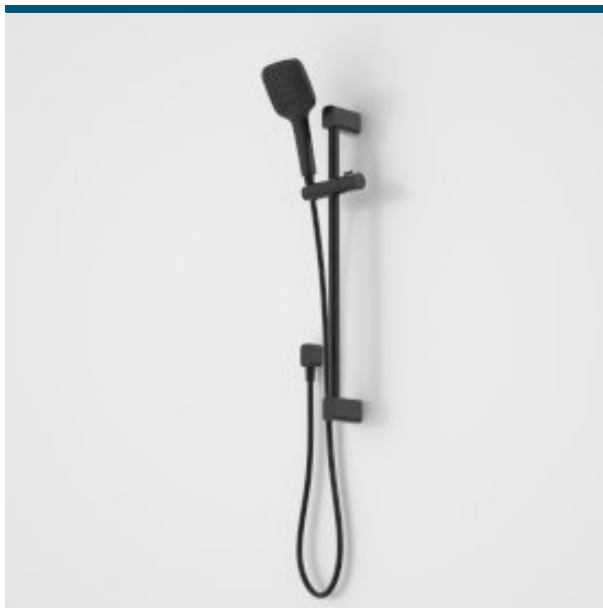

# CAROMA

## LUNA MULTI-FUNCTION RAIL SHOWER

- Premium quality flow regulators to ensure the shower delivers a consistent flow of water under a range of water pressures
- Water flow efficiency without compromising on performance
- Caroma showers are 100% leak tested
- Rub-clean silicon nozzles for ease of cleaning
- Durable finish in Chrome, Satin Black, Brushed Nickel and Brushed Brass
- Complete the look with Luna Tapware, Baths, Basins, Toilets & Accessories