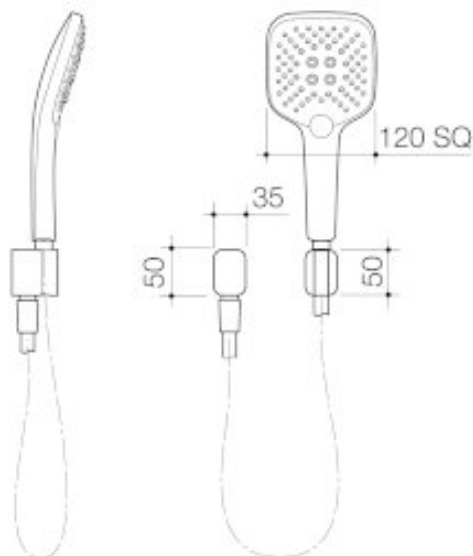

CAROMA

LUNA MULTI-FUNCTION HAND SHOWER

CAROMA

The Luna collection offers timeless and enduring bathroom essentials that are well-designed with Australian ingenuity to suit your lifestyle. The extensive product range features soft curves and sleek, modern designs in on-trend colours to create an everyday luxury bathroom experience.

- Premium quality flow regulators to ensure the shower delivers a consistent flow of water under a range of water pressures
- Water flow efficiency without compromising on performance
- Caroma showers are 100% leak tested -Rub-clean silicon nozzles for ease of cleaning
- Durable finish in Chrome, Satin Black, Brushed Nickel and Brushed Brass
- Complete the look with Luna Tapware, Baths, Basins, Toilets & Accessories

PRODUCT CODES

90385C4F Luna Multi-function Hand Shower

90385BB4F Luna Multifunction Hand Shower Brushed Brass

90385BL4F Luna Multifunction Hand Shower Black

90385BN4F Luna Multifunction Hand Shower Brushed Nickel