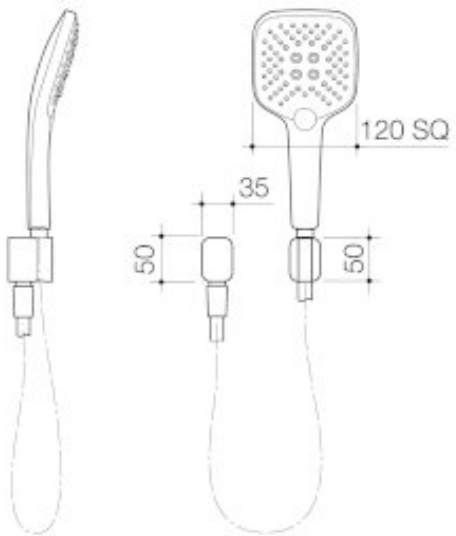

### PRODUCT CODES

90385C4F Luna Multi-function Hand Shower

90385BB4F Luna Multifunction Hand Shower Brushed Brass

90385BL4F Luna Multifunction Hand Shower Black

90385BN4F Luna Multifunction Hand Shower Brushed Nickel