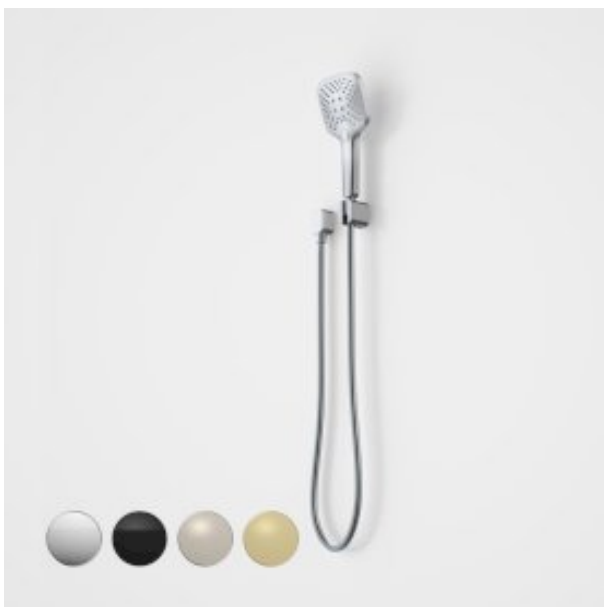

## LUNA MULTI-FUNCTION HAND SHOWER

- Premium quality flow regulators to ensure the shower delivers a consistent flow of water under a range of water pressures
- Water flow efficiency without compromising on performance
- Caroma showers are 100% leak tested -Rub-clean silicon nozzles for ease of cleaning
- Durable finish in Chrome, Satin Black, Brushed Nickel and Brushed Brass
- Complete the look with Luna Tapware, Baths, Basins, Toilets & Accessories

### PRODUCT CODES

90385C4F Luna Multi-function Hand Shower

90385BB4F Luna Multifunction Hand Shower Brushed Brass

90385BL4F Luna Multifunction Hand Shower Black

90385BN4F Luna Multifunction Hand Shower Brushed Nickel