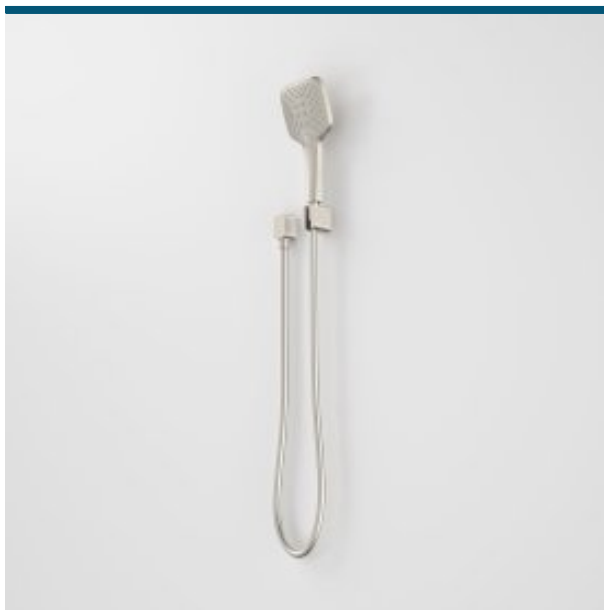

# CAROMA

## LUNA MULTI-FUNCTION HAND SHOWER

- Premium quality flow regulators to ensure the shower delivers a consistent flow of water under a range of water pressures
- Water flow efficiency without compromising on performance
- Caroma showers are 100% leak tested -Rub-clean silicon nozzles for ease of cleaning
- Durable finish in Chrome, Satin Black, Brushed Nickel and Brushed Brass
- Complete the look with Luna Tapware, Baths, Basins, Toilets & Accessories