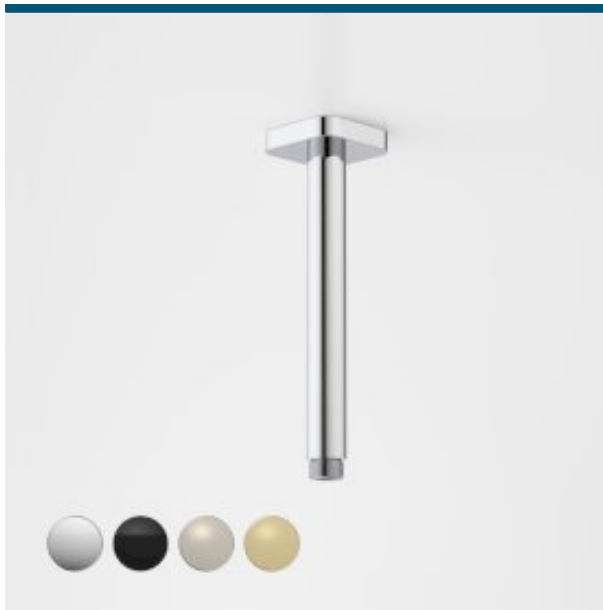

CAROMA

LUNA STRAIGHT ARM FLANGE 210MM

CAROMA

The Luna collection offers timeless and enduring bathroom essentials that are well-designed with Australian ingenuity to suit your lifestyle. The extensive product range features soft curves and sleek, modern designs in on-trend colours to create an everyday luxury bathroom experience.

- Ceiling-mounted
- Matches Caroma Luna Overhead Shower Head
- Durable finish in Chrome, Satin Black, Brushed Brass and Brushed Nickel
- Complete the look with Luna Tapware, Baths, Basins, Toilets & Accessories

PRODUCT CODES

90388C Luna Straight Arm Flange 210MM

90388BB Luna Straight Arm Square Flange 210 Brushed Brass

90388BL Luna Straight Arm Square Flange 210 Black

90388BN Luna Straight Arm Square Flange 210 Brushed Nickel