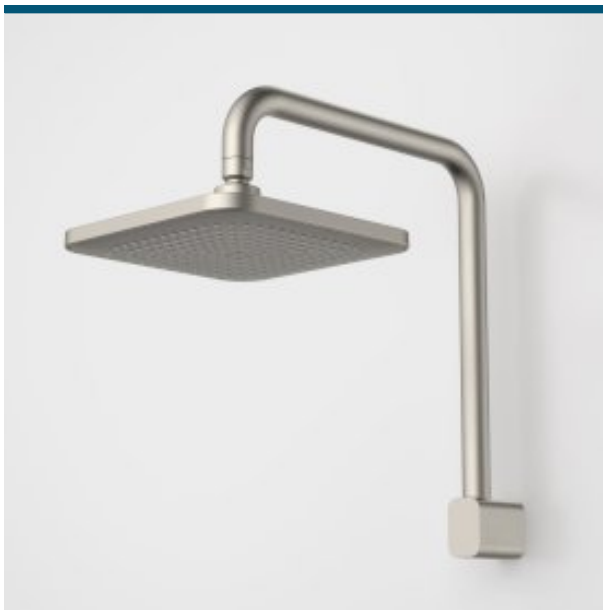

CAROMA

LUNA FIXED OVERHEAD SHOWER

CAROMA

The Luna collection offers timeless and enduring bathroom essentials that are well-designed with Australian ingenuity to suit your lifestyle. The extensive product range features soft curves and sleek, modern designs in on-trend colours to create an everyday luxury bathroom experience.

- Premium quality flow regulators to ensure the shower delivers a consistent flow of water under a range of water pressures
- Water flow efficiency without compromising on performance
- Caroma showers are 100% leak tested
- Rub-clean silicon nozzles for ease of cleaning
- Durable finish in Chrome, Satin Black, Brushed Brass and Brushed Nickel
- Complete the look with Luna Tapware, Baths, Basins, Toilets & Accessories

PRODUCT CODES

90391C4E Luna Fixed Overhead Shower

90391BB4E Luna Fixed Overhead Shower Brushed Brass

90391BL4E Luna Fixed Overhead Shower Black

90391BN4E Luna Fixed Overhead Shower Brushed Nickel