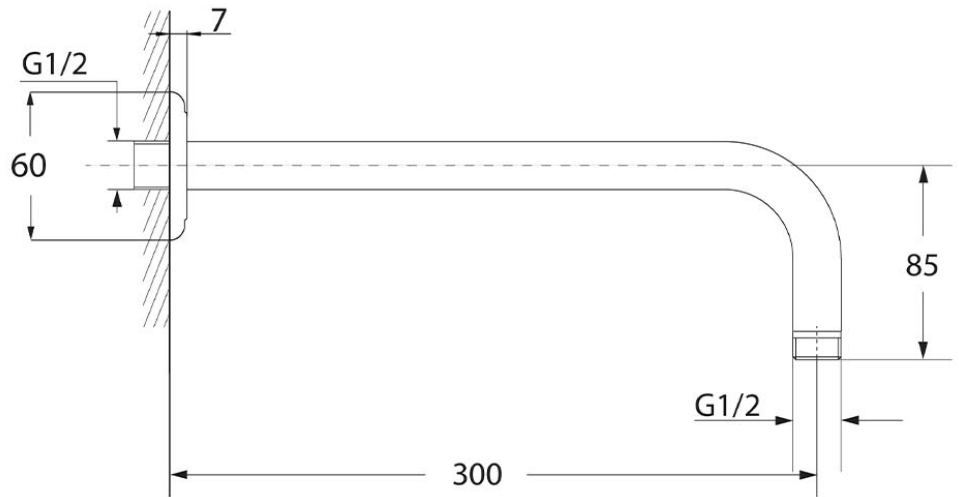

Avia 2.0 Shower Arm

Product Image

Product Details

Code: 9300461B
Brand: Villeroy & Boch
Range: Avia 2.0
Warranty: 15 Years*
WELS: N/A

Additional Features

Required Product

Recommended Products

Additional Notes

- Matching Tapware & Accessories

Technical Specification

*Please visit argentaust.com.au/warranty to view the full warranty

Note: All dimensions are in millimetres and are subject to normal manufacturing variations. Always use the physical product measurements for cut-outs and rough-ins as the technical details shown may differ from the actual product. Use acetic cured silicone sealant. Do not use epoxy type adhesives. Clean with damp cloth. Do not use abrasive cleaners, liquids or pastes.