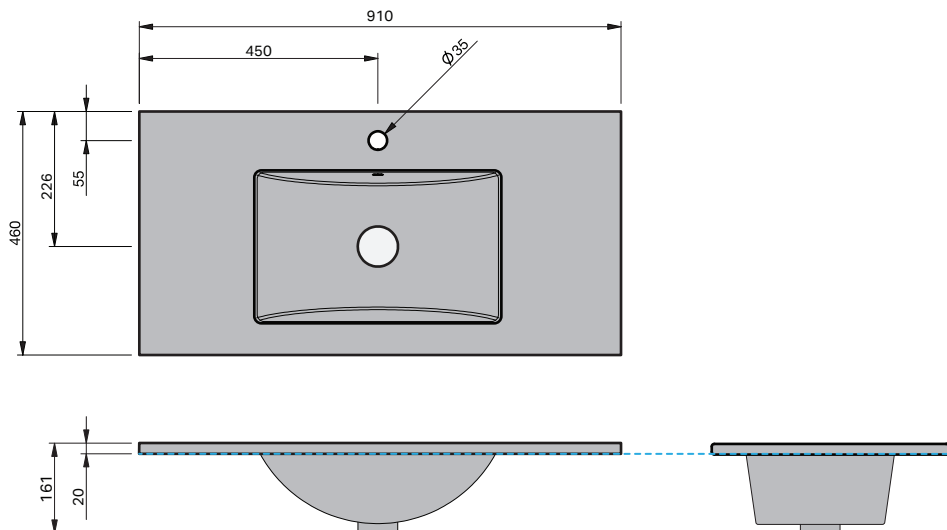

IMPORTANT NOTE: Throughout this guide, dimensions may vary by ± 2 mm. Please read the installation manual for detailed information on installing the product. St. Michel pursues a policy of continuing improvement in design and manufacturing of its products. The right is therefore reserved to vary specifications without notice.

st.michel
BATHROOMWARE

Rubik 900

BASIN SPECIFICATION

Product Features

Product Code	24001
Type of basin	Console
Material of basin	Ceramic
Capacity of basin	6.5 litre
Overflow Configuration	Overflow supplied Max tap flow rate of 9 ltrs / minute
Colour options	White Gloss

- The basin must be sealed to the top with an acetic cured silicone sealant.
- Epoxy type sealants must not be used.

INDICATES TOP SURFACE -----

IMPORTANT NOTE: Throughout this guide, dimensions may vary by ± 5 mm. Please read the installation manual for detailed information on installing the product. St. Michel pursues a policy of continuing improvement in design and manufacturing of its products. The right is therefore reserved to vary specifications without notice.