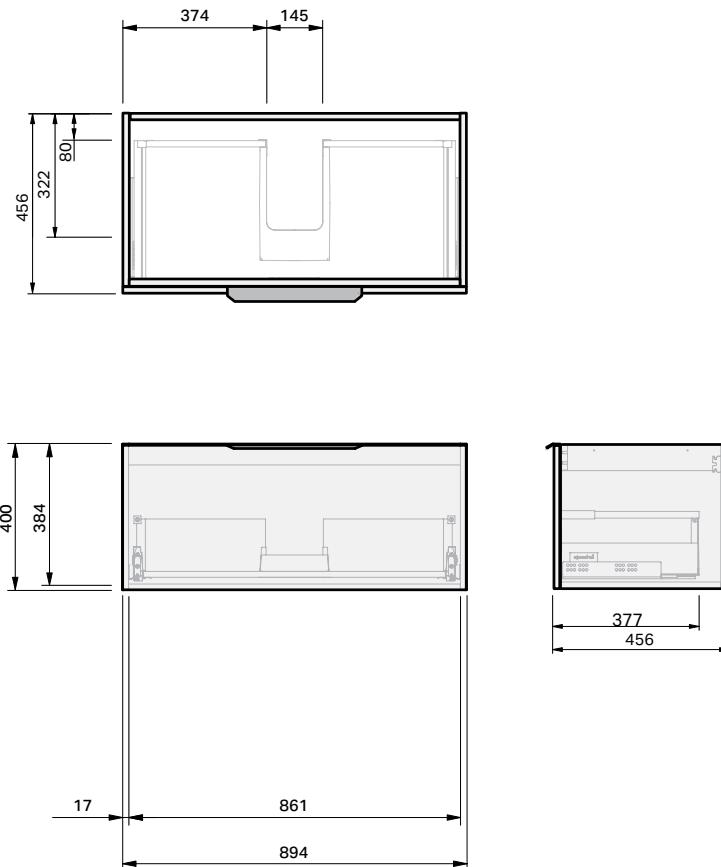

Misura 46 Console 900 Wall 1 Drawer

CABINET SPECIFICATION

Product Features

Product Code	Console Vanity / 9643
Product Description	Misura 46 - Wall - 900
Drawer Configuration	1 Drawer

Notes: Drawings depict cabinet only.
Vanity includes Onda Storage system Type A or Type B, refer charts.

IMPORTANT NOTE: Throughout this guide, dimensions may vary by ± 2 mm. Please read the installation manual for detailed information on installing the product. St. Michel pursues a policy of continuing improvement in design and manufacturing of its products. The right is therefore reserved to vary specifications without notice.

st.michel
BATHROOMWARE

Rubik 900

BASIN SPECIFICATION

Product Features

Product Code	24001
Type of basin	Console
Material of basin	Ceramic
Capacity of basin	6.5 litre
Overflow Configuration	Overflow supplied Max tap flow rate of 9 ltrs / minute
Colour options	White Gloss