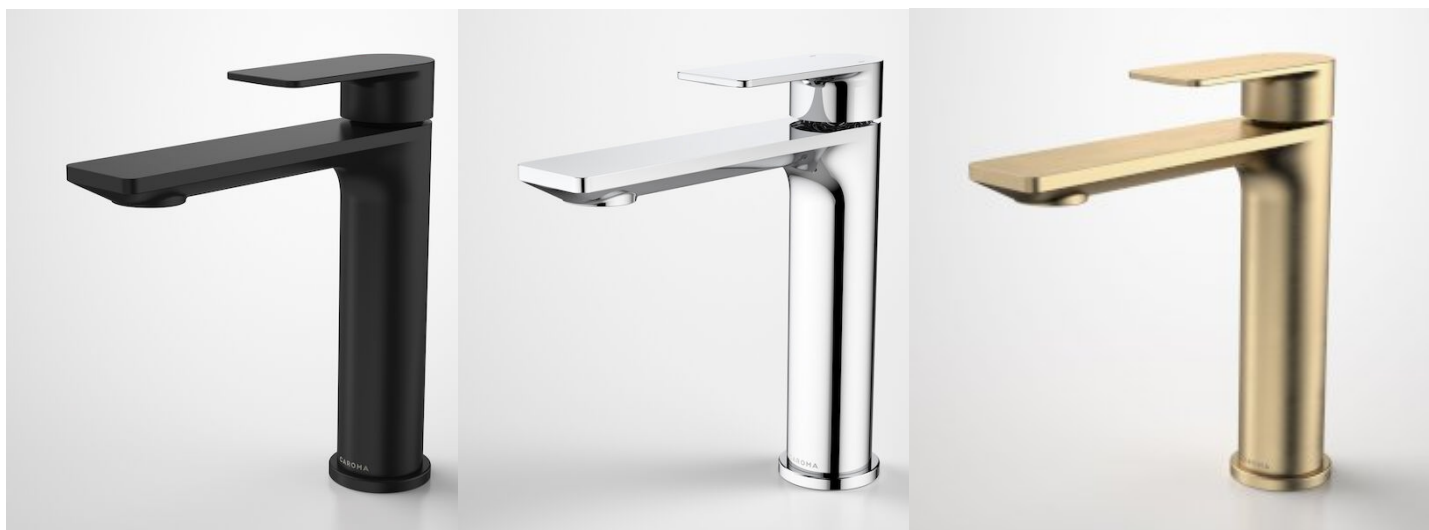

# CAROMA

## URBANE II MID TOWER BASIN MIXER

### CAROMA

Embracing a distinctly modern Australian style, the Caroma Urbane II Tapware Collection is a combination of functional and design unity. Supported by a beautiful and highly durable palette of 5 colour finishes including new PVD brushed brass, brushed nickel and gunmetal, as well as electroplated black and chrome, the collection can be tailored to suit a range of styles and tastes.

- Durable brass body construction
- European SoftPEX hoses provide superior durability, longer life and are free from impurities
- Concealed aerator with adjustable stream direction
- Superior 25mm ceramic disc cartridge eliminates drips and minimises maintenance
- Caroma tapware is 100% leak tested
- Water and energy efficient WELS 6 star flow rate (4.5L/min)
- Available in Chrome, Matte Black, PVD Brushed Nickel, PVD Brushed Brass, PVD Gunmetal -Australian designed and engineered
- 20 year warranty
- Complete the look with Urbane II Bathroom Collection