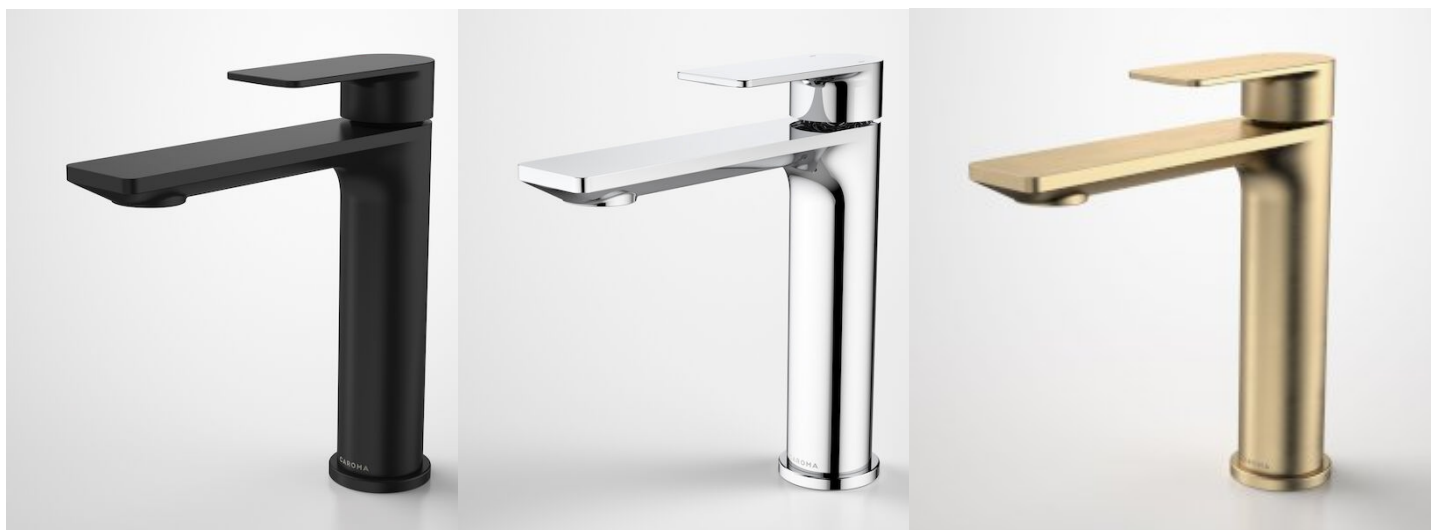

# CAROMA

## URBANE II MID TOWER BASIN MIXER

### CAROMA

Embracing a distinctly modern Australian style, the Caroma Urbane II Tapware Collection is a combination of functional and design unity. Supported by a beautiful and highly durable palette of 5 colour finishes including new PVD brushed brass, brushed nickel and gunmetal, as well as electroplated black and chrome, the collection can be tailored to suit a range of styles and tastes.

- Durable brass body construction
- European SoftPEX hoses provide superior durability, longer life and are free from impurities
- Concealed aerator with adjustable stream direction
- Superior 25mm ceramic disc cartridge eliminates drips and minimises maintenance
- Caroma tapware is 100% leak tested
- Water and energy efficient WELS 6 star flow rate (4.5L/min)
- Available in Chrome, Matte Black, PVD Brushed Nickel, PVD Brushed Brass, PVD Gunmetal -Australian designed and engineered
- 20 year warranty
- Complete the look with Urbane II Bathroom Collection