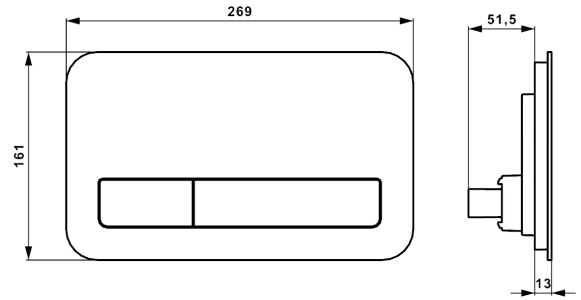

VICONNECT L200 LED GLASS FLUSHPLATE

Product Image	Technical Specification
---------------	-------------------------

GLOSSY BLACK GLASS

*CHECK WITH LOCAL AUTHORITIES FOR SPECIFIC ELECTRICAL COMPLIANCE

Description	
ViConnect L200 LED Glass Flushplate	
921843RB	Glossy Black Glass

Additional Information
<ul style="list-style-type: none"> Qwik Clic Cable Technology Suit ViConnect In Wall and Low Level Cisterns 5 Year Warranty *Conditions Apply 230V, 50Hz connection LED Light intergrater 1.7M 12V insulated connection cable