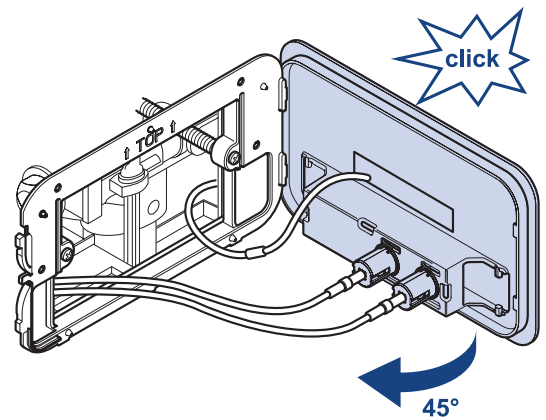

VICONNECT L200 LED GLASS FLUSHPLATE

Product Image	Technical Specification
---------------	-------------------------

GLOSSY BLACK GLASS

*CHECK WITH LOCAL AUTHORITIES FOR SPECIFIC ELECTRICAL COMPLIANCE

Description	
ViConnect L200 LED Glass Flushplate	
921843RB	Glossy Black Glass

Additional Information
<ul style="list-style-type: none"> Qwik Clic Cable Technology Suit ViConnect In Wall and Low Level Cisterns 5 Year Warranty *Conditions Apply 230V, 50Hz connection LED Light intergrater 1.7M 12V insulated connection cable