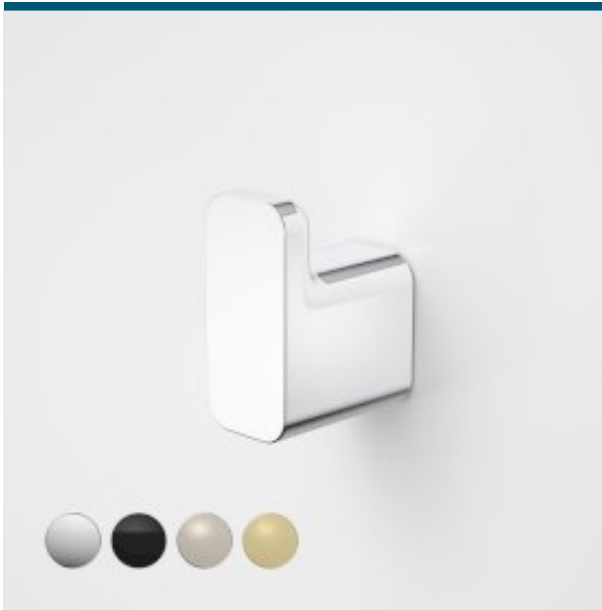

CAROMA

LUNA ROBE HOOK

CAROMA

The Luna collection offers timeless and enduring bathroom essentials that are well-designed with Australian ingenuity to suit your lifestyle. The extensive product range features soft curves and sleek, modern designs in on-trend colours to create an everyday luxury bathroom experience.

- Solid metal construction
- Durable high-quality finish in Chrome, Satin Black, Brushed Brass and Brushed Nickel
- Complete the look with Luna Tapware, Showers, Baths, Basins, Toilets & Accessories

PRODUCT CODES

99608C	Luna Robe Hook
99608BB	Luna Robe Hook Brushed Brass
99608BL	Luna Robe Hook Black
99608BN	Luna Robe Hook Brushed Nickel