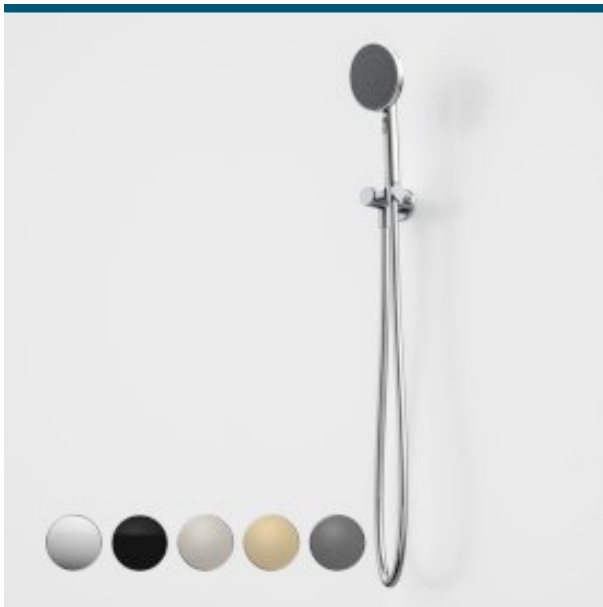

CAROMA

URBANE II HAND SHOWER

CAROMA

Your shower is one of the most important features of your bathroom and the slim, sleek design of Urbane II Showers is perfect for an effortless modern design. Choosing the right type of shower for your bathroom from the Urbane II Showers Collection will ensure a luxurious showering experience every time.

- Premium quality flow regulators deliver a consistent flow of water under a range of water pressures
- VJet® technology delivers variable spray at your control
- WELS 4 star (Range E) rated, 7.5L/min
- Smooth, silverflex shower hose for durability and easy cleaning
- Available in Chrome, Matte Black, PVD Brushed Nickel, PVD Brushed Brass, PVD Gunmetal
- 20 years warranty
- Complete the look with Urbane II Bathroom Collection

PRODUCT CODES

99633C4E Urbane II Hand Shower

99633B4E Urbane II Hand Shower - Matte Black

99633BB4E Urbane II Hand Shower - Brushed Brass

99633BN4E Urbane II Hand Shower - Brushed Nickel

99633C4E Urbane II Hand Shower - Chrome

99633GM4E Urbane II Hand Shower - Gunmetal