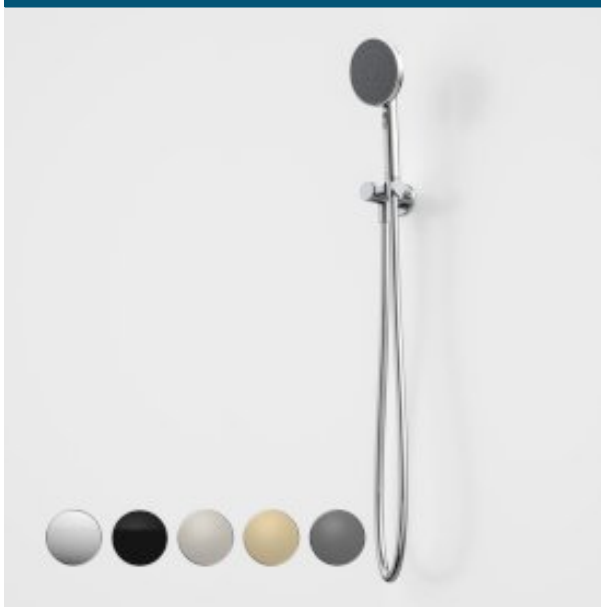

CAROMA

URBANE II HAND SHOWER

CAROMA

Your shower is one of the most important features of your bathroom and the slim, sleek design of Urbane II Showers is perfect for an effortless modern design. Choosing the right type of shower for your bathroom from the Urbane II Showers Collection will ensure a luxurious showering experience every time.

- Premium quality flow regulators deliver a consistent flow of water under a range of water pressures
- VJet® technology delivers variable spray at your control
- WELS 4 star (Range E) rated, 7.5L/min
- Smooth, silverflex shower hose for durability and easy cleaning
- Available in Chrome, Matte Black, PVD Brushed Nickel, PVD Brushed Brass, PVD Gunmetal
- 20 years warranty
- Complete the look with Urbane II Bathroom Collection

PRODUCT CODES

99633C4E Urbane II Hand Shower

99633B4E Urbane II Hand Shower - Matte Black

99633BB4E Urbane II Hand Shower - Brushed Brass

99633BN4E Urbane II Hand Shower - Brushed Nickel

99633C4E Urbane II Hand Shower - Chrome

99633GM4E Urbane II Hand Shower - Gunmetal