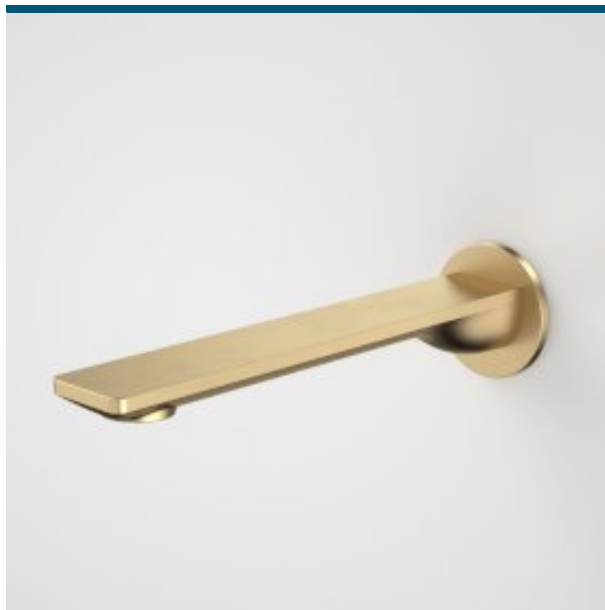

CAROMA

URBANE II 220MM BASIN / BATH OUTLET - ROUND COVER PLATE

CAROMA

Embracing a distinctly modern Australian style, the Caroma Urbane II Tapware Collection is a combination of functional and design unity. Supported by a beautiful and highly durable palette of 5 colour finishes including new PVD brushed brass, brushed nickel and gunmetal, as well as electroplated black and chrome, the collection can be tailored to suit a range of styles and tastes.

- Durable brass body construction
- Concealed aerator with adjustable stream direction
- Unrestricted aerator included for bath installations
- Caroma tapware is 100% leak tested
- Water and energy efficient WELS 6 star flow rate (4.5L/min)
- Available in Chrome, Matte Black, PVD Brushed Nickel, PVD Brushed Brass, PVD Gunmetal
- Australian designed and engineered
- 20 years warranty
- Complete the look with Urbane II Bathroom Collection

PRODUCT CODES

99667C6A Urbane II 220mm Basin / Bath Outlet - Round Cover Plate

99667B6A Urbane II 220mm Basin / Bath Outlet - Round Cover Plate
- Matte Black

99667BB6A Urbane II 220mm Basin / Bath Outlet - Round Cover Plate
- Brushed Brass

99667BN6A Urbane II 220mm Basin / Bath Outlet - Round Cover Plate
- Brushed Nickel

99667C6A Urbane II 220mm Basin / Bath Outlet - Round Cover Plate
- Chrome

99667GM6A Urbane II 220mm Basin / Bath Outlet - Round Cover Plate
- Gunmetal