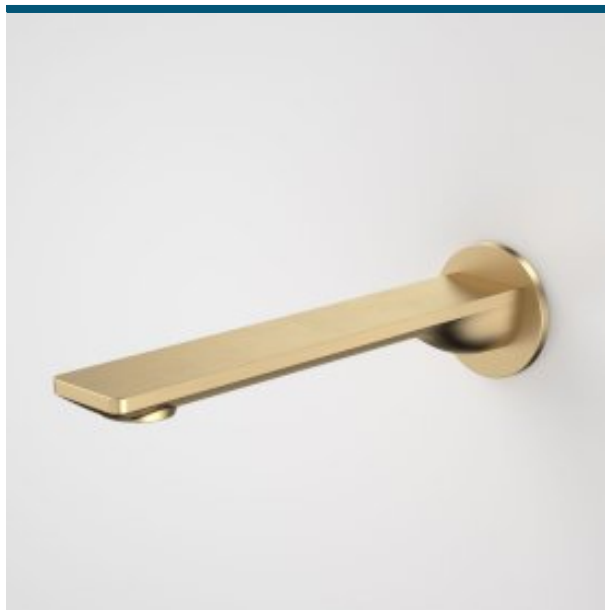

CAROMA

URBANE II 220MM BASIN / BATH OUTLET - ROUND COVER PLATE

CAROMA

Embracing a distinctly modern Australian style, the Caroma Urbane II Tapware Collection is a combination of functional and design unity. Supported by a beautiful and highly durable palette of 5 colour finishes including new PVD brushed brass, brushed nickel and gunmetal, as well as electroplated black and chrome, the collection can be tailored to suit a range of styles and tastes.

- Durable brass body construction
- Concealed aerator with adjustable stream direction
- Unrestricted aerator included for bath installations
- Caroma tapware is 100% leak tested
- Water and energy efficient WELS 6 star flow rate (4.5L/min)
- Available in Chrome, Matte Black, PVD Brushed Nickel, PVD Brushed Brass, PVD Gunmetal
- Australian designed and engineered
- 20 years warranty
- Complete the look with Urbane II Bathroom Collection

PRODUCT CODES

99667C6A Urbane II 220mm Basin / Bath Outlet - Round Cover Plate

99667B6A Urbane II 220mm Basin / Bath Outlet - Round Cover Plate - Matte Black

99667BB6A Urbane II 220mm Basin / Bath Outlet - Round Cover Plate - Brushed Brass

99667BN6A Urbane II 220mm Basin / Bath Outlet - Round Cover Plate - Brushed Nickel

99667C6A Urbane II 220mm Basin / Bath Outlet - Round Cover Plate - Chrome

99667GM6A Urbane II 220mm Basin / Bath Outlet - Round Cover Plate - Gunmetal