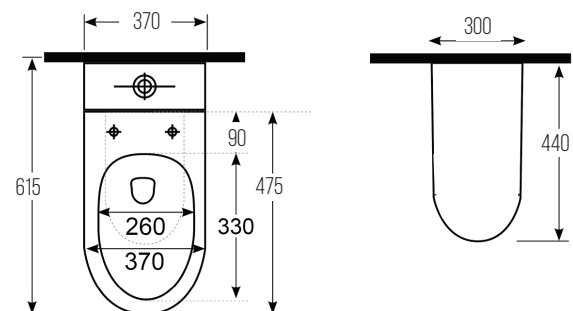

ARGENT

KRONA

BACK TO WALL TOILET

PATERSON

NEW ZEALAND 1955

PRODUCT NAME	Argent Krona - Back to Wall Toilet
SPECIFICATIONS	Clean flush. Slim, soft close seat. Bottom (left or right) or rear entry.
FINISH	White
CODE	A-9057SL
SET OUT	P and S trap (90 - 160mm)
OPTIONAL SET OUT	S trap 180-220mm (8701W). Additional cost.
WARRANTY	5 years ceramics / 2 years seats / 2 years valves
WELS RATING	4 Star / 4.5 / 3L