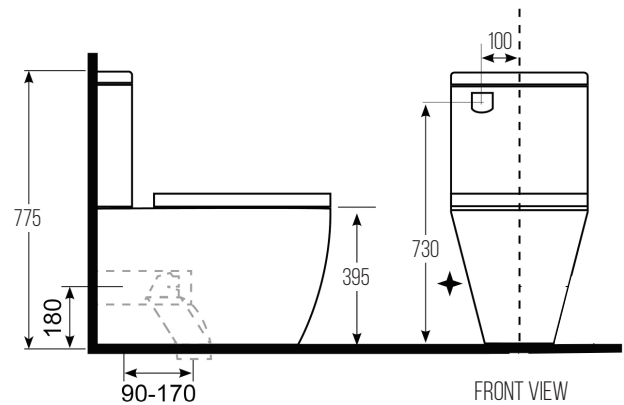

ARGENT

KRONA

BACK TO WALL TOILET

PATERSON

NEW ZEALAND 1955

PRODUCT NAME	Argent Krona - Back to Wall Toilet
SPECIFICATIONS	Clean flush. Slim, soft close seat. Bottom (left or right) or rear entry.
FINISH	White
CODE	A-9057SL
SET OUT	P and S trap (90 - 160mm)
OPTIONAL SET OUT	S trap 180-220mm (8701W). Additional cost.
WARRANTY	5 years ceramics / 2 years seats / 2 years valves
WELS RATING	4 Star / 4.5 / 3L