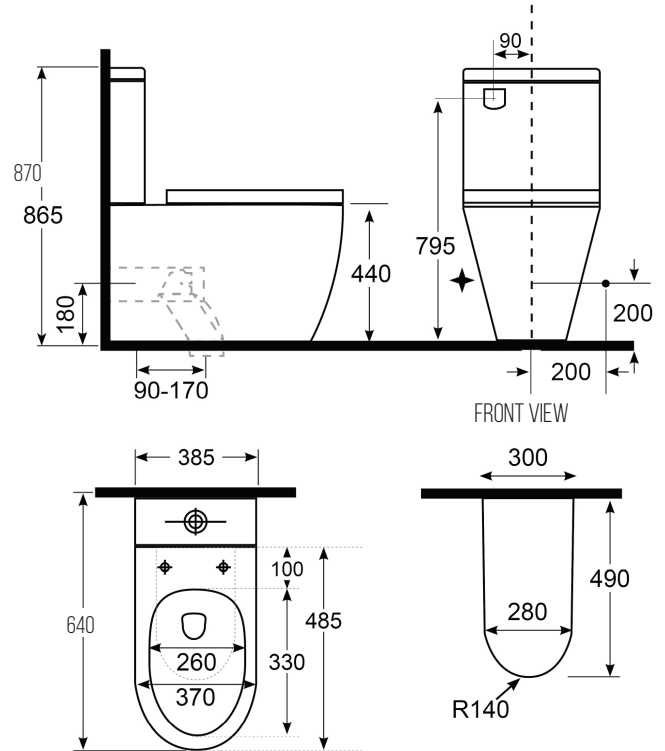

ARGENT

TALA

BACK TO WALL COMFORT HEIGHT

PATERSON

NEW ZEALAND 1955

PRODUCT NAME	Argent Tala - Back to Wall Comfort Height Toilet
SPECIFICATIONS	Clean flush. Slim, soft close seat. Bottom (left or right) or rear entry.
FINISH	White
CODE	A-9069SL
SET OUT	P and S trap (90 - 170mm)
OPTIONAL SET OUT	S trap 180-220mm (8701W). Additional cost.
WARRANTY	5 years ceramics / 2 years seats / 2 years valves
WELS RATING	4 Star / 4.5 / 3L