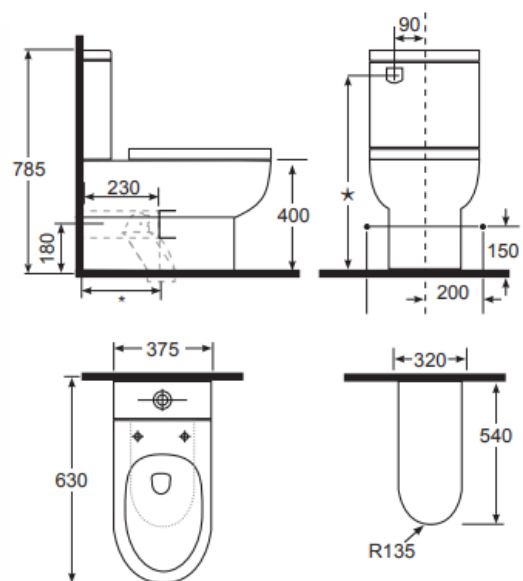

ARGENT

PACE

BACK TO THE WALL TOILET SUITE

PATERSON

NEW ZEALAND 1955

★ Rear Entry Height 700-730mm
Recommended 715mm

*S'-Trap set-out 140mm recommended
variable set-out 100-220mm

BRAND / MODEL	Argent Pace Back to the wall Suite with Hygienic Flush
FINISH	White Ceramic
CODE	A-9079
ADDITIONAL INFORMATION	With soft close seat. Rear and bottom water inlet. Standard P trap also Supplied with common S bend.
WARRANTY	5 Years*
WELS RATING	WELS 4 Star / 4.5 full flush and 3L half flush