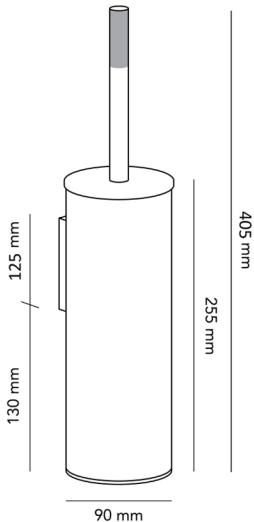

**AURA X TOILET BRUSH**  
**90 x 90 x 405mm**  
**AUXTB/BB/BC/BN/GM/N**

**HEIRLOOM**  
THE FINISHING TOUCH

**MEASUREMENTS SUBJECT TO MANUFACTURING TOLERANCE**  
**SPECIFICATIONS MAY CHANGE WITHOUT NOTICE**