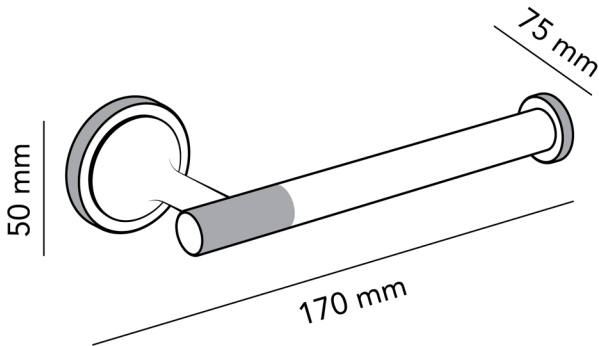

AURA X TOILET ROLL HOLDER

50 x 75 x 170mm

AUXTRN/BB/BC/BN/GM/N

HEIRLOOM
THE FINISHING TOUCH

**MEASUREMENTS SUBJECT TO MANUFACTURING TOLERANCE
SPECIFICATIONS MAY CHANGE WITHOUT NOTICE**