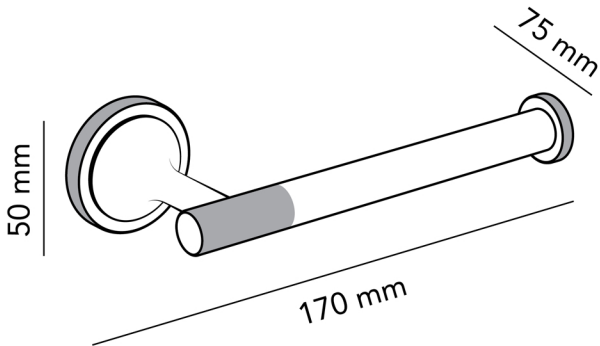

# AURA X TOILET ROLL HOLDER

50 x 75 x 170mm

AUXTRN/BB/BC/BN/GM/N

 **HEIRLOOM**  
THE FINISHING TOUCH

**MEASUREMENTS SUBJECT TO MANUFACTURING TOLERANCE  
SPECIFICATIONS MAY CHANGE WITHOUT NOTICE**