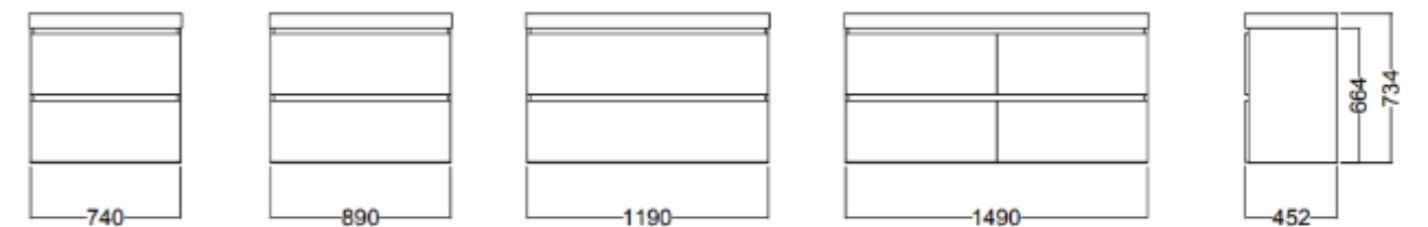

DOUBLE DRAWER WALL HUNG

	ULTRA GLOSS WHITE	COLOUR	ULTRA TOUCH
750	5AMA075DGWH	5AMA075DCWH	5AMA075DEWH
900	5AMA090DGWH	5AMA090DCWH	5AMA090DEWH
1200	5AMA120DGWH	5AMA120DCWH	5AMA120DEWH
1500 DB	5AMA15DDGWH	5AMA15DDCWH	5AMA15DDEWH