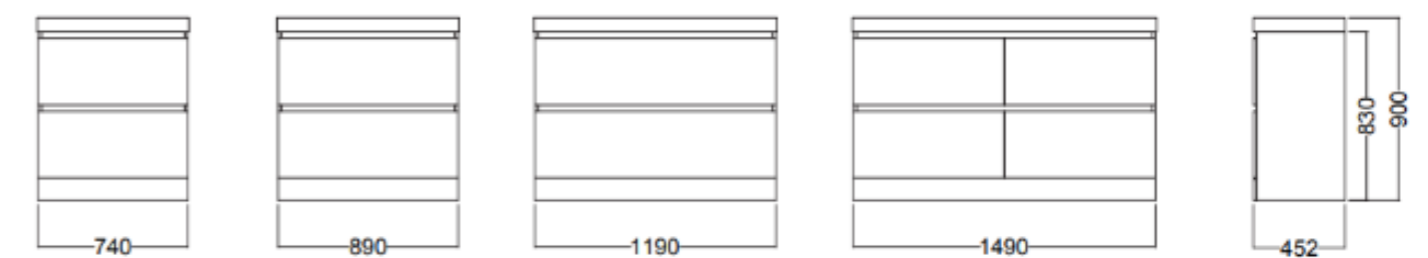

DOUBLE DRAWER FLOOR STANDING

	ULTRA GLOSS WHITE	COLOUR	ULTRA TOUCH
750	5AMA075DG	5AMA075DC	5AMA075DE
900	5AMA090DG	5AMA090DC	5AMA090DE
1200	5AMA120DG	5AMA120DC	5AMA120DE
1500 DB	5AMA15DDG	5AMA15DDC	5AMA15DDE