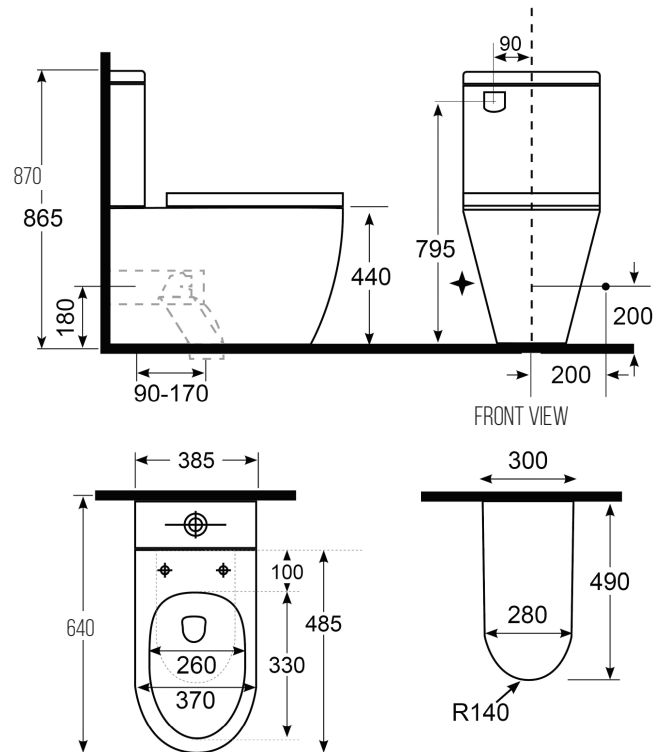

ARGENT

TALA

BACK TO WALL COMFORT HEIGHT

PATERSON

NEW ZEALAND 1955

PRODUCT NAME	Argent Tala - Back to Wall Comfort Height Toilet
SPECIFICATIONS	Clean flush. Semi slim, soft close seat. Bottom (left or right) or rear entry.
FINISH	White
CODE	A-9069
SET OUT	P and S trap (90 - 170mm)
OPTIONAL SET OUT	S trap 180-220mm (8701W). Additional cost.
WARRANTY	5 years ceramics / 2 years seats / 2 years valves
WELS RATING	4 Star / 4.5 / 3L